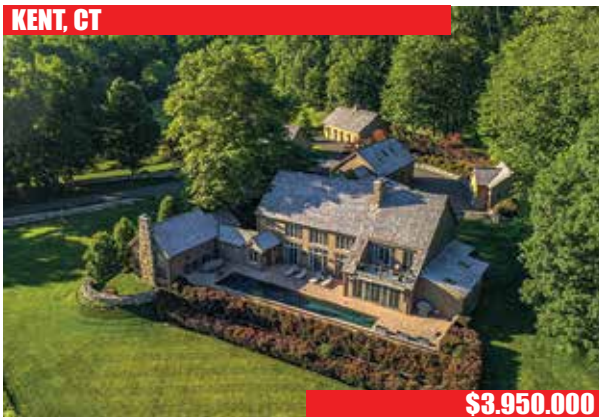

KENT, CT

$3,950,000

Stunning Modern Barn-style. Guesthouse. Caretaker's Apartment. 3-car Garage. 4-Bay Car Barn. Utility Barn. Pool. Distant Views. 17± Acres. **Peter Klemm. 860.868.7313.**