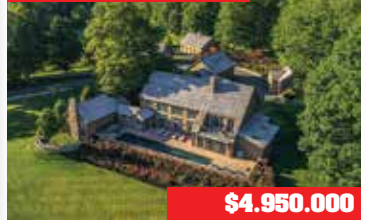

WASHINGTON, CT

\$6,900,000

9,000sf Country Chic Colonial. 5 Bedrooms. 7 Fireplaces. Elevator. Pool. Patio. Pond. 3-car Garage. 31.24± Acres.

WASHINGTON, CT

\$6,900,000

Sophisticated Estate Property. 4 Bedrooms. 7 Fireplaces. 2 Pergolas. Guesthouse. Pool. Pond. Stonewalls. Totally Privacy. 27± Acres.

NEW PRESTON, CT

\$4,995,000

Magnificent Country Estate. 3-4 Bedroom Main House. 2 Bedroom Guesthouse. Barn/Garage. Pool. Pool House. Tennis. Views. 11.60± Acres.

NEW PRESTON, CT

\$4,950,000

Rare Lake Waramaug Direct Waterfront. Totally Renovated. 4 Bedrooms. Garage. Over 300' Lake Frontage. Patio. Floating Dock. Western Views.

KENT, CT

\$4,950,000

Stunning Modern Barn-style. Guesthouse. Caretaker's Apartment. 3-car Garage. 4-Bay Car Barn. Utility Barn. Pool. Views. 17± Acres.

GOSHEN, CT

\$4,500,000

Classic Federal Georgian. 2 Guesthouses. Barn. Garages. Pool. Tennis. Horse Paddocks. Trails. Views. Privacy. 74.32± Acres.

WASHINGTON, CT

\$4,500,000

Private Estate Property. 4-5 Bedroom Main House. Guesthouse. Salt Water Pool. Party Barn. Potting Shed. Tennis. 7-car Garage. Views. 24.81± Acres.

WARREN, CT

\$4,500,000

Lake Waramaug Direct Waterfront. Modern 5 Bedroom House. Double Lot. Level Land. Sandy Beach. Magnificent Views. 2.16± Acres.