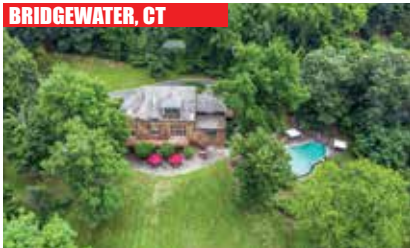

BRIDGEWATER, CT

Baronial House on Lake Lillinonah Waterfront. 5 Bedrooms. 4 Fireplaces. Pool. Dock. Views. 3-car Attached Garage. 5.02± Acres. \$2,900,000. Peter Klemm. 860.868.7313.

WOODBURY, CT

Riverfront Country Estate. 5 Bedroom Greek Revival. Guesthouse. Pool. Terraces. Barns. 3 Lots. 18.36± Acres. \$1,995,000. Maria Taylor. 860.868.7313. Claudine McHugh. 203.263.4040.

LITCHFIELD, CT

Rossiter Designed Colonial Revival. 7 Bedrooms. 5 Fireplaces. Many Amenities. Oversized Pool & Spa. 1.33± Acres. \$1,990,000. Maria Taylor. Peter Klemm. 860.868.7313.

WATERTOWN, CT

Historic 1920s Colonial. 5 Bedrooms. 7 Fireplaces. 3 Bedroom Guesthouse. Apartment. Swim Pond. Close to Taft School & Town. 24± Acres. \$1,495,000. Joseph Lorino. 860.868.7313.