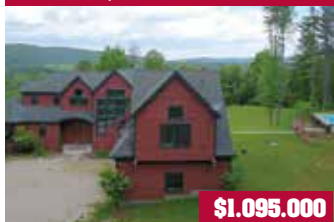

KLEMM REAL ESTATE Inc

LITCHFIELD COUNTY'S PREMIER BROKERS

NEW PRESTON, CT

\$12,900,000

Modernist Tuscan-style Villa. 4 Bedroom Main House. Guesthouse. Pool. 11.33± Acres. **\$12,900,000**. Peter Klemm. 860.868.7313.

WASHINGTON, CT

\$2,395,000

Wallace K. Harrison Designed Colonial. 5 Bedrooms. Home Gym. 14.22± Acres. **\$2,395,000**. Peter Klemm. 860.868.7313.

MIDDLEBURY, CT

\$1,595,000

Lake Quassapaug Waterfront. Adirondack-style. 3 Bedrooms. Decks. Dock. Views. **\$1,595,000**. Maria Taylor. 860.868.7313.

SHARON, CT

\$1,095,000

Private Country House. 6 Bedrooms. Pool. Close to Town & Train. 9± Acres. **\$1,095,000**. Graham Klemm. 860.868.7313.

Litchfield Hills, CT - Less Than 2 Hours From NYC

#1 FOR SELLING & RENTING FINE COUNTRY PROPERTIES!