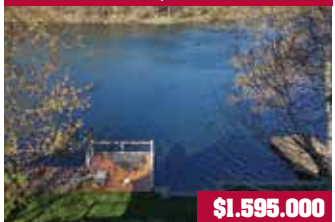

KLEMM REAL ESTATE Inc

LITCHFIELD COUNTY'S PREMIER BROKERS

NEW PRESTON, CT

\$12,900,000

Modernist Tuscan-style Villa. 4 Bedroom Main House. Guesthouse. Pool. 11.33± Acres. **\$12,900,000**. Peter Klemm. 860.868.7313.

WASHINGTON, CT

\$2,395,000

Wallace K. Harrison Designed Colonial. 5 Bedrooms. Home Gym. 14.22± Acres. **\$2,395,000**. Peter Klemm. 860.868.7313.

MIDDLEBURY, CT

\$1,595,000

Lake Quassapaug Waterfront. Adirondack-style. 3 Bedrooms. Decks. Dock. Views. **\$1,595,000**. Maria Taylor. 860.868.7313.

SHARON, CT

\$1,095,000

Private Country House. 6 Bedrooms. Pool. Close to Town & Train. 9± Acres. **\$1,095,000**. Graham Klemm. 860.868.7313.

Litchfield Hills, CT - Less Than 2 Hours From NYC

#1 FOR SELLING & RENTING FINE COUNTRY PROPERTIES!