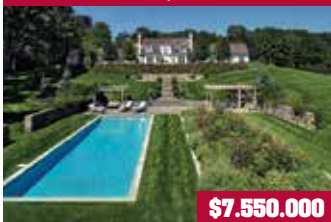

KLEMM REAL ESTATE Inc

LITCHFIELD COUNTY'S PREMIER BROKERS

WASHINGTON, CT

\$7,550,000

Sophisticated Estate Property. 4 Bedrooms. Pool. Totally Privacy. 27± Acres. **Carolyn Klemm. 860.868.7313.**

WASHINGTON, CT

\$6,900,000

Country Chic Colonial. 5 Bedrooms. Elevator. Pool. Garage. 31.24± Acres. **Maria Taylor. 860.868.7313.**

WASHINGTON, CT

\$6,200,000

Lake Waramaug Waterfront Property. Boathouse. Dockage. Swim Area. 1± Acres. **Peter Klemm. 860.868.7313.**

SALISBURY, CT

\$3,495,000

Spectacular 1920s Estate. Guesthouse. Pool. Barn. Paddock. Views. 33± Acres. **Graham Klemm. 860.868.7313.**

Litchfield Hills, CT - Less Than 2 Hours From NYC

#1 FOR SELLING & RENTING FINE COUNTRY PROPERTIES!