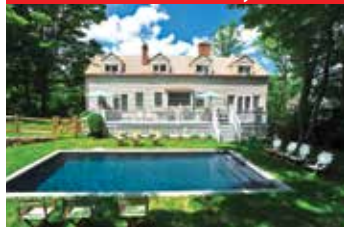

WASHINGTON, CT

Vintage Carriage House
Washington's Historic Green
3 Bedrooms. 2 Baths. Sleeps 6.

WASHINGTON, CT

Country Cottage
Scenic Estate Neighborhood
3 Bedrooms. 3 Baths. Sleeps 7

WASHINGTON, CT

South Street Cottage
Wonderful Yard & Neighborhood
4 Bedrooms. 2 Baths. Sleeps 8

WASHINGTON, CT

Calhoun Cottage on 25 Acres
Private, Spectacular Views
3+ Bedrooms. 3.5 Baths. Sleeps 8

HOTEL COLLECTION

A UNIQUE COLLECTION OF LUXURY FURNISHED VACATION HOMES AVAILABLE FOR SHORT-TERM RENTALS

WASHINGTON, CT

Country Estate & Cottage
Scenic Waterfall, Stream
8 Bedrooms. 5.5 Baths. Sleeps 16

ROXBURY, CT

Judd's Bridge Country Home
Barn, Pond, Scenic Dirt Road
5 Bedrooms. 3 Baths. Sleeps 10

ROXBURY, CT

Sentry Hill Antique Reproduction
Private Scenic Dirt Road
6 Bedrooms. 3.5 Baths. Sleeps 12

WASHINGTON, CT

Sunny Ridge Farm
Historic District
8 Bedrooms. 6+ Baths. Sleeps 16

ROXBURY, CT

St. Barth-Style Home
Best Historic Estate Neighborhood
4 Bedrooms. 4 Baths. Sleeps 10-12