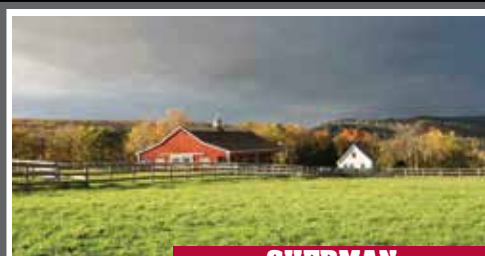

SHERMAN

Glen Brook Farm. 11-stall Barn. 2-bedroom House. Views. 74.43± Acres. **$1,100,000.** Roger Saucy. 860.868.7313.