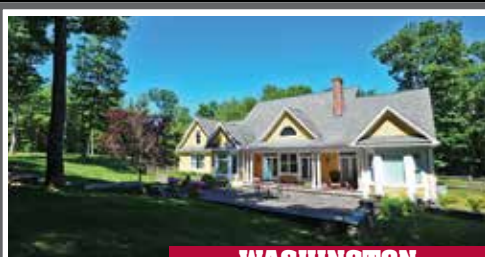

### ROXBURY

Incredible Barn Home. 4 Bedrooms. Pool. Great Location. 50.45± Acres. **\$3,250,000.** Carolyn Klemm. 860.868.7313.

### WASHINGTON

Private Compound. 4 Bedroom Colonial. Guesthouse. Pool. 22.57± Acres. **\$1,995,000.** Peter Klemm. 860.868.7313.

### WASHINGTON

Private California-style Modern. 4 Bedrooms. Pool. Cabana. 3.8± Acres. **\$1,900,000.** Peter Klemm. 860.868.7313.

### WASHINGTON

Luxurious Farmhouse. 4 Bedrooms. Pool. Long Driveway. 7.04± Acres. **\$1,800,000.** Sally Houldin Cornell. 860.868.7313.