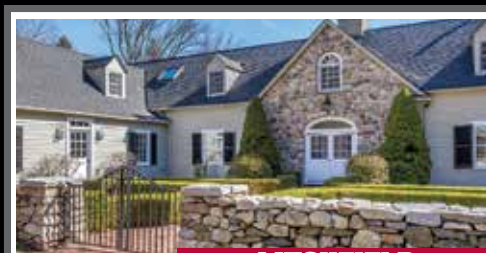

LITCHFIELD

Renovated Carriage House. 5 Bedrooms. 5 Baths. Close to Town Green. 2± Acres. **$1,350,000.** Peter Klemm. 860.868.7313.