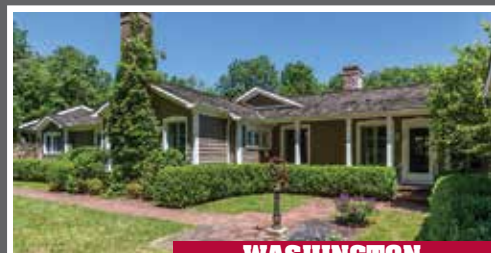

BRIDGEWATER

Country Compound. 3 Bedroom Main House. Guest Apartment. Studio/Office. 2 Ponds. 8± Acres. **\$2.750.000. Wendy Westcott. 860.868.7313.**

Click

klemmrealestate.com

WASHINGTON

Wonderful Country Colonial. 5 Bedrooms. 3 Fireplaces. Pool. Patio. Tennis. 2 Garages. 20.37± Acres. **\$2.750.000. Carolyn Klemm. 860.868.7313.**

WASHINGTON

Wallace K. Harrison Designed Colonial. 5 Bedrooms. 2 Fireplaces. Gym. Wine Cellar. Garage. 14.22± Acres. **\$2.395.000. Peter Klemm. 860.868.7313.**

LITCHFIELD

Rosser Designed Colonial Revival. 7 Bedrooms. 5 Fireplaces. Many Amenities. Oversized Pool & Spa. 1.33± Acres. **\$2.200.000. Maria Taylor. 860.868.7313.**

WASHINGTON

Luxurious Farmhouse. 4 Bedrooms. Fireplace. Pool. Patios. 2-car Garage. Views. 7.04± Acres. **\$1.800.000. Sally Houldin Cornell. 860.868.7313.**

WASHINGTON

Private California-style Modern. 4 Bedrooms. 4 Fireplaces. Covered Porch. Pool. Cabana. 2-car Garage. 3.8± Acres. **\$1.695.000. Peter Klemm. 860.868.7313.**

ROXBURY

Country Colonial. 4 Bedrooms. Fireplace. Pool. Patio. Professionally Landscaped. 4.53± Acres. **\$1.050.000. Ceil Santillo. 860.354.3263.**

#1 For Selling & Renting Fine Country Properties!

KLEMM REAL ESTATE Inc