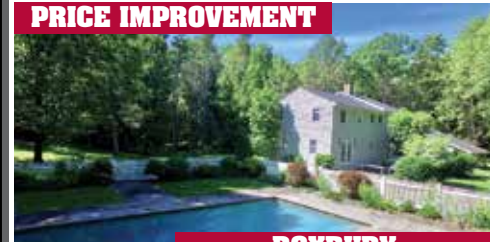

**NEW LISTING**

**WARREN**

Lake Waramaug Waterfront. Modern 5 Bedroom House. Double Lot. Sandy Beach. Views. 2.16± Acres. **\$4.500.000. Peter Klemm. 860.868.7313.**

**NEW LISTING**

**WASHINGTON**

Charming Cape. 4 Bedrooms. Fireplace. Pool. Gardens. Mature Landscaping. Convenient Location. 1.6± Acres. **\$1.595.000. Carolyn Klemm. 860.868.7313.**

**PRICE IMPROVEMENT**

**WASHINGTON**

Renovated & Expanded Colonial. 3 Bedrooms. Fireplace. Pool. Terrace. Pergola. Protected Views. 3.4± Acres. **\$990.000. Peter Klemm. 860.868.7313.**

**PRICE IMPROVEMENT**

**PRICE IMPROVEMENT**

**ROXBURY**

Light & Bright Colonial. 4-5 Bedrooms. 4.5 Baths. Fireplace. Pool. Garage. Useable Land. 2.34± Acres. **\$875.000. Graham Klemm. 860.868.7313.**

**PRICE IMPROVEMENT**

**BETHLEHEM**

Historic Georgian Farmhouse. 4 Bedrooms. 5 Fireplaces. Spacious Rooms. Barn. Pond. Views. 7.02± Acres. **\$475.000. Beverly Mosch. 860.868.7313.**

**NEW LISTING**

**WASHINGTON**

Private Farmhouse Bordering Steep Rock Land Preserve. 2 Bedrooms. Fireplace. Easy Access to Town & Trails. 1.57± Acres. **\$425.000. Carolyn Klemm. 860.868.7313.**