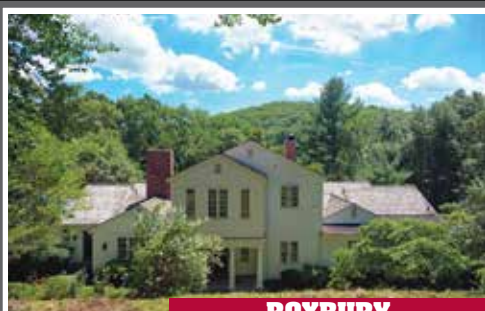

GOSHEN

Classic Federal Georgian. 2 Guesthouses. Barn. Pool. Tennis. Horse Paddocks. Trails. Views. Privacy. 74.32± Acres. **\$4.950.000. Drew Hingson. 860.435.6789.**

ROXBURY

Quintessential Country Estate. 5-6 Bedrooms. Pool. 4-Stall Barn. Riding Ring. 50± Acres. **\$4.900.000. Peter Klemm. 860.868.7313.**

ROXBURY

Exquisite & Private Stone House. 3 Bedrooms. Pool. Guesthouse. Views. 10.86± Acres. **\$2.800.000. Maria Taylor. 860.868.7313.**

LITCHFIELD

Rossiter-designed Colonial Revival. 7 Bedrooms. Pool & Spa. 1.33± Acres. **\$2.200.000. Peter Klemm. 860.868.7313.**

NEW LISTING

ROXBURY

Gorgeous Mini Estate. Guest/Pool House. Pool. 4 Garage Bays. Barn. 3± Acres. **\$1.365.000. Maria Taylor. 860.868.7313.**

NEW PRESTON

Magical Lake Waramaug House. 2 Bedrooms. 120' Water Frontage. Dock. 1.06± Acres. **\$1.300.000. Judy Auchincloss. 860.868.7313.**

ROXBURY

Private Colonial. 4 Bedrooms. 4 Fireplaces. Pool. Great Location. 18.62± Acres. **\$1.295.000. Graham Klemm. 860.868.7313.**

ROXBURY

Historic Compound. 3-bedroom Colonial. Converted Barn/Studio. 2± Acres. **\$1.250.000. Wendy Westcott. 860.868.7313.**