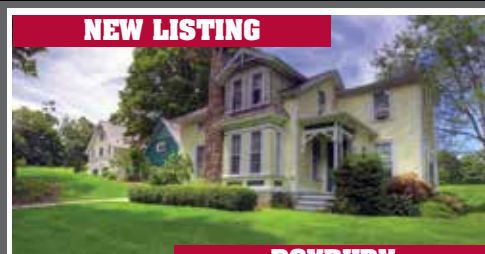

GOSHEN

Classic Federal Georgian. 2 Guesthouses. Barn. Pool. Tennis. Horse Paddocks. Trails. Views. Privacy. 74.32± Acres. **\$4.950.000. Drew Hingson. 860.435.6789.**

ROXBURY

Quintessential Country Estate. 5-6 Bedrooms. Pool. 4-Stall Barn. Riding Ring. 50± Acres. **\$4.900.000. Peter Klemm. 860.868.7313.**

MORRIS

Private Estate. 5 Bedroom Main House. Guesthouse. Pool. Tennis. 95.46± Acres. **\$3.750.000. Carolyn Klemm. 860.868.7313.**

SALISBURY

Spectacular 1920s Estate. Guesthouse. Pool. Tennis. 33± Acres. **\$3.495.000. Graham Klemm. 860.868.7313.**

ROXBURY

Exquisite & Private Stone House. 3 Bedrooms. Pool. Guesthouse. Views. 10.86± Acres. **\$2.800.000. Maria Taylor. 860.868.7313.**

LITCHFIELD

Rossiter-designed Colonial Revival. 7 Bedrooms. Pool & Spa. 1.33± Acres. **\$2.200.000. Peter Klemm. 860.868.7313.**

ROXBURY

Private Colonial. 4 Bedrooms. 4 Fireplaces. Pool. Great Location. 18.62± Acres. **\$1.295.000. Graham Klemm. 860.868.7313.**

ROXBURY

Historic Compound. 3-bedroom Colonial. Converted Barn/Studio. 2± Acres. **\$1.250.000. Wendy Westcott. 860.868.7313.**