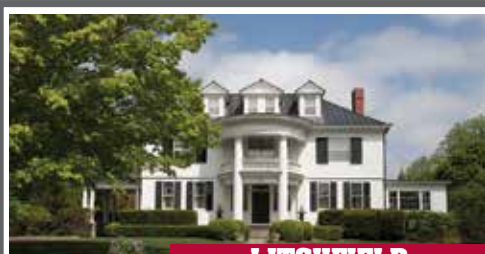

GOSHEN

Classic Federal Georgian. 2 Guesthouses. Barn. Pool. Tennis. Horse Paddocks. Trails. Views. Privacy. 74.32± Acres. **\$4.950.000. Drew Hingson. 860.435.6789.**

ROXBURY

Quintessential Country Estate. 5-6 Bedrooms. Pool. 4-Stall Barn. Riding Ring. 50± Acres. **\$4.900.000. Peter Klemm. 860.868.7313.**

MORRIS

Private Estate. 5 Bedroom Main House. Guesthouse. Pool. Tennis. 95.46± Acres. **\$3.750.000. Carolyn Klemm. 860.868.7313.**

SALISBURY

Spectacular 1920s Estate. Guesthouse. Pool. Tennis. 33± Acres. **\$3.495.000. Graham Klemm. 860.868.7313.**

ROXBURY

Exquisite & Private Stone House. 3 Bedrooms. Pool. Guesthouse. Views. 10.86± Acres. **\$2.800.000. Maria Taylor. 860.868.7313.**

LITCHFIELD

Rossiter-designed Colonial Revival. 7 Bedrooms. Pool & Spa. 1.33± Acres. **\$2.200.000. Peter Klemm. 860.868.7313.**

ROXBURY

Private Colonial. 4 Bedrooms. 4 Fireplaces. Pool. Great Location. 18.62± Acres. **\$1.295.000. Graham Klemm. 860.868.7313.**

ROXBURY

Historic Compound. 3-bedroom Colonial. Converted Barn/Studio. 2± Acres. **\$1.250.000. Wendy Westcott. 860.868.7313.**