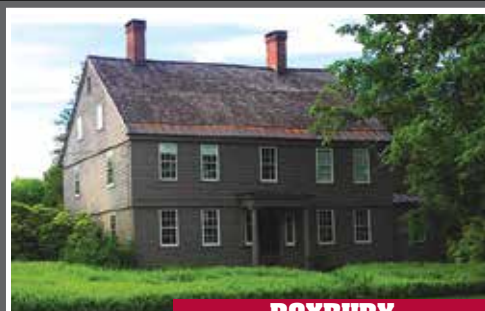

GOSHEN

Classic Federal Georgian. 2 Guesthouses. Barn. Pool. Tennis. Horse Paddocks. Trails. Views. Privacy. 74.32± Acres. **\$4.950.000. Drew Hingson. 860.435.6789.**

ROXBURY

Quintessential Country Estate. 5-6 Bedrooms. Pool. 4-Stall Barn. Riding Ring. 50± Acres. **\$4.900.000. Peter Klemm. 860.868.7313.**

ROXBURY

Exquisite & Private Stone House. 3 Bedrooms. Pool. Guesthouse. Views. 10.86± Acres. **\$2.800.000. Maria Taylor. 860.868.7313.**

LITCHFIELD

Rossiter-designed Colonial Revival. 7 Bedrooms. Pool & Spa. 1.33± Acres. **\$2.200.000. Peter Klemm. 860.868.7313.**

NEW LISTING

ROXBURY

Gorgeous Mini Estate. Guest/Pool House. Pool. 4 Garage Bays. Barn. 3± Acres. **\$1.365.000. Maria Taylor. 860.868.7313.**

NEW PRESTON

Magical Lake Waramaug House. 2 Bedrooms. 120' Water Frontage. Dock. 1.06± Acres. **\$1.300.000. Judy Auchincloss. 860.868.7313.**

ROXBURY

Private Colonial. 4 Bedrooms. 4 Fireplaces. Pool. Great Location. 18.62± Acres. **\$1.295.000. Graham Klemm. 860.868.7313.**

ROXBURY

Historic Compound. 3-bedroom Colonial. Converted Barn/Studio. 2± Acres. **\$1.250.000. Wendy Westcott. 860.868.7313.**