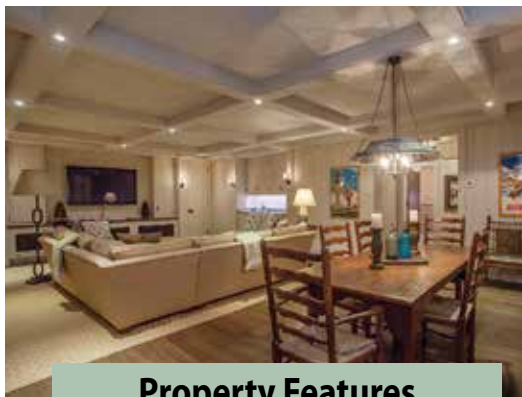

EXQUISITE LAKE WARAMAUG

Washington, Connecticut

KLEMM REAL ESTATE INC
LITCHFIELD COUNTY'S PREMIER BROKERS

Exquisite Lake Waramaug, Washington, CT

Exceptional Alex Antonelli designed four bedroom stone and shingle-style lake house built to the highest standards on over an acre with spectacular views from nearly every room over the widest part of the lake. Private and useable waterfront with steps into the lake and floating dock. Antique wood floors and ceilings throughout. Great room with steel windows and doors overlooking the lake with double-height antique wood ceiling and fieldstone floor-to-ceiling fireplace. State-of-the art chef's kitchen with center island. First floor luxury master suite with his/her walk-in closets, full bath and sitting area. Paneled lower level family room with wet bar. Temperature controlled wine cellar. Gym. Home offices. Large flagstone patio. One-car garage. Level lawn. Crestron audio/lighting systems. Generator. Must see!

Property Features

- Temperature Controlled Wine Cellar
- Gym
- Crestron Audio
- Lutron Lighting
- Stone Patio Overlooking Water
- Outdoor Shower
- Level Lawn
- Terraced Yard
- Floating Dock
- Views

#1 for Selling & Renting Fine Country Properties!