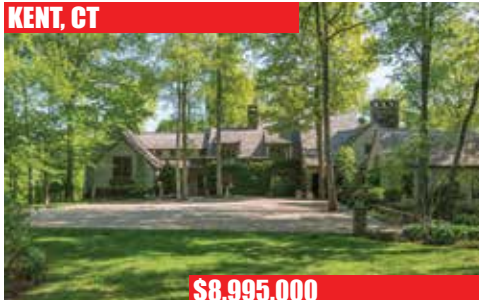

THE ONLY LITCHFIELD COUNTY INTERNATIONAL PROPERTY AWARD WINNER YEAR AFTER YEAR 2003-2019

WARREN, CT

$17,500,000

Lake Hill Farm. 5,500sf Renovated Lake Waramaug Country Home. 3 Guesthouses. Pool. Gym/Sauna. Pool House. Barn. Riding Rings. Tennis Courts. 35± Acres.

KENT, CT

$8,995,000

Private Country Estate. Stone & Shingle Main House. Pool. 2-Story Pool House. Tennis. Panoramic Views. 389± Acres.

WASHINGTON, CT

$5,995,000

Sophisticated Estate Property. 4 Bedrooms. 7 Fireplaces. 2 Pergolas. Guesthouse. Pool. Pond. Stonewalls. Totally Privacy. 27± Acres.

WASHINGTON, CT

$5,750,000

In-town Shingle-style Rossiter. Restored to Perfection. 8 Bedrooms. 5.5 Baths. 8 Fireplaces. 3-car Detached Garage. Property Borders Steep Rock. 3.13± Acres.

WASHINGTON, CT

$4,750,000

Newly Renovated Stone & Shingle Estate. 5 Bedrooms. 3 Fireplaces. Pool with Cabana. Dramatic Views Overlooking Steep Rock. Privacy. 8.23± Acres.

WASHINGTON, CT

$3,995,000

Private Estate Property. 4-5 Bedroom Main House. Guesthouse. Salt Water Pool. Party Barn. Potting Shed. Tennis. 7-car Garage. Views. 24.81± Acres.

WASHINGTON, CT

$3,495,000

Stunning Ehrick Rossiter Designed Home. 7 Bedrooms. 6.5 Baths. 4 Fireplaces. Screened Porch. Pool. Cabana. Views. Abuts Steep Rock. 5.4± Acres.

WASHINGTON, CT

$3,200,000

Private 4,800sf Barn-style Home. 3 Bedrooms. 3 Fireplaces. Pool. Stone Terrace. 2-car Detached Barn/Garage with Gym. Magnificent Views. 7.01± Acres.

WASHINGTON, CT

$2,995,000

Meticulously Renovated. 3 Bedrooms. Fireplace. 2-car Attached Garage. Western Views. Perennial Gardens. Coveted Location. 9.14± Acres.

WASHINGTON, CT

$2,750,000