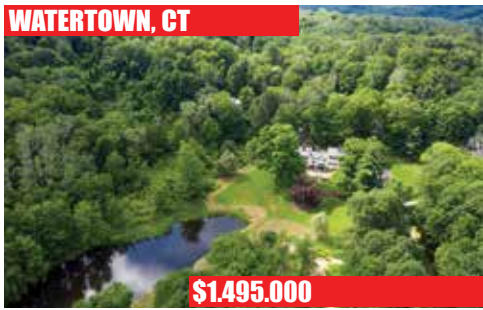

Baronial House on Lake Lillinonah Waterfront. 5 Bedrooms. 4 Fireplaces. Pool. Dock. Views. 3-car Attached Garage. 5.02± Acres.

**CORNWALL, CT**

**\$2,495,000**

Totally Renovated 2 Bedroom Cottage. Detached Garage. Horse Barn. Paddock. Pond. Sweeping Views. Central Location. 118± Acres.

**ROXBURY, CT**

**\$2,400,000**

Stunning Shingle-style. 5 Bedrooms. 4 Fireplaces. Infinity Pool & Spa. Stone Patio. Covered Porch. Private & Serene. 42± Acres.

**LITCHFIELD, CT**

**\$1,990,000**

Rossiter Designed Colonial Revival. 7 Bedrooms. 5 Fireplaces. Many Amenities. Oversized Pool & Spa. 1.33± Acres.

**WATERTOWN, CT**

**\$1,495,000**

Historic 1920s Colonial. 5 Bedrooms. 7 Fireplaces. 3 Bedroom Guesthouse. Barn with Apartment. Swim Pond. Close to Taft School & Town Amenities. 24± Acres.

**SHERMAN, CT**

**\$1,325,000**

Modern Farmhouse. 4 Bedrooms. Fireplace. Screened Porch. Pool with Spa. Professionally Landscaped. Generator. 5.5± Acres.

**WASHINGTON, CT**

**\$1,250,000**

Completely Renovated Classic. 5 Bedrooms. 2 Fireplaces. 3-car Garage with Bonus Room Above. Barn. Landscaped Grounds. 3.12± Acres.