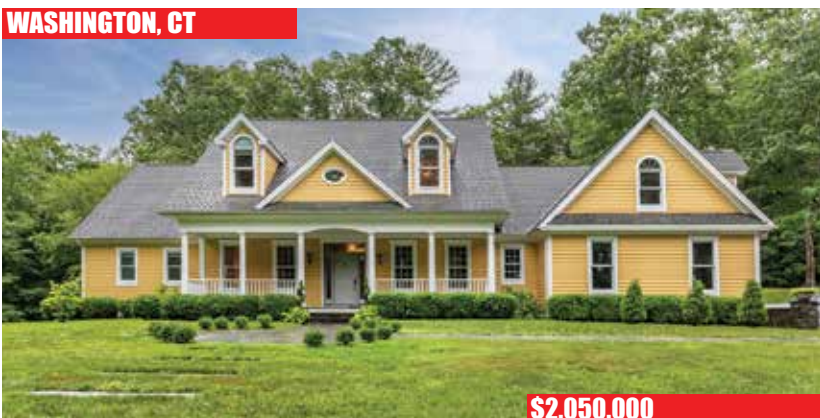

**THE ONLY LITCHFIELD COUNTY INTERNATIONAL PROPERTY AWARD WINNER YEAR AFTER YEAR 2003-2020**

**WASHINGTON, CT**

**\$3,500,000**

Expansive Colonial. 5 Bedrooms. 7 Fireplaces. Pool. Bluestone Terraces. 2-car Garage. Top Location. Privacy. 15.23± Acres.

**ROXBURY, CT**

**\$2,400,000**

Stunning Shingle-style. 5 Bedrooms. 4 Fireplaces. Infinity Pool & Spa. Stone Patio. Covered Porch. Private & Serene. 42± Acres.

**WASHINGTON, CT**

**\$2,250,000**

State-of-the-art Riverfront Modern. 4 Bedrooms. 3.5 Baths. Fireplace. Gunite Pool. Terraces. Fully Furnished. Generator. 2.23± Acres.

**BRIDGEWATER, CT**

**\$2,195,000**

Quintessential Property. 4 Bedrooms. Fireplace. Pool. Outdoor Kitchen & Firepit. Guest/Pool House. 2-car Detached Barn/Garage. Private Parklike Setting. 23± Acres.

**WASHINGTON, CT**

**\$2,050,000**

Pristine Country Farmhouse. 4 Bedrooms. 4.5 Baths. Fireplace. Pool. Patios. 2-car Attached Garage. Peaceful & Secluded. 7.04± Acres.

**ROXBURY, CT**

**\$1,995,000**

Riverfront c1740 Period Home. 3 Bedrooms. Guesthouse. Pool. Gardens. Pond. Waterfall. Total Privacy. Abuts Land Trust. 6.4± Acres.