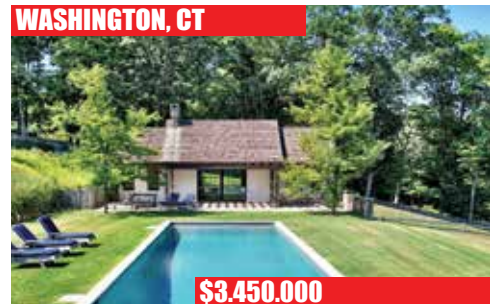

Exquisite Country Compound. Brick Georgian Manor House. 3 Independent Residences. Horse Barn & 2 Barns. Artist Studio. Pool. Tennis. Pond. Stonewalls. Gardens. Views. Privacy. 187± Acres.

KENT, CT

\$9,995,000

WASHINGTON, CT

\$3,900,000

Stunning Ehrick Rossiter Designed Home. 7 Bedrooms. 6.5 Baths. 4 Fireplaces. Screened Porch. Pool. Cabana. Views. Abuts Steep Rock. 5.4± Acres.

WASHINGTON, CT

\$3,650,000

Major Estate. Historic District. Highest Standards of Construction. Guesthouse. Pool. Ponds. 10± Acres. Many Amenities.

MIDDLEBURY, CT

\$3,500,000

Exquisite Modern with Lake Quassapaug Views. 3 Bedrooms. 2 Fireplaces. Indoor Pool. Wraparound Porch. Pond. Gardens. Stonewalls. 23.69± Acres.

WASHINGTON, CT

\$3,450,000

Ultra-luxurious 2 Bedroom/2 Bath Guesthouse. Heated Gunite Pool. Approved Plans for Main House. Historic District. Coveted Location. Views. 6.6± Acres.

WASHINGTON, CT

\$3,200,000

Private 4,800sf Barn-style Home. 3 Bedrooms. 3 Fireplaces. Pool. Stone Terrace. 2-car Detached Barn/Garage with Gym. Magnificent Views. 7.01± Acres.

MORRIS, CT

\$2,995,000

Architect's Own Home. 5 Bedrooms. Highest Quality Materials Throughout. Wine Cellar. Saltwater Pool. Cabana. 5-car Garaging. Views. 19.43± Acres.