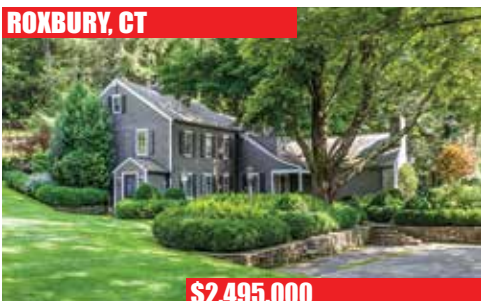

SHARON, CT

\$4,950,000

Stately Colonial. 5 En-suite. Bedrooms. 3 Fireplaces. Pool. Stone Terrace. 4-car Garage. Hilltop Privacy. Great Location. Major Views. 34± Acres.

WASHINGTON, CT

\$4,750,000

Newly Renovated Stone & Shingle Estate. 5 Bedrooms. 3 Fireplaces. Pool with Cabana. Dramatic Views Overlooking Steep Rock. Privacy. 8.23± Acres.

WASHINGTON, CT

\$3,495,000

Stunning Ehrick Rossiter Designed Home. 7 Bedrooms. 6.5 Baths. 4 Fireplaces. Screened Porch. Pool. Cabana. Views. Abuts Steep Rock. 5.4± Acres.

WASHINGTON, CT

\$2,950,000

Expansive Colonial. 5 Bedrooms. 7 Fireplaces. Pool. Bluestone Terraces. 2-car Garage. Top Location. Privacy. 15.23± Acres.

SALISBURY, CT

\$2,495,000

Horse Property. 3 Houses. Barns. 45+ Horse Stalls. Multiple Paddocks. Indoor Riding Ring. 9 Separate Parcels. Close to Metro North Train. Views. 155± Acres.

ROXBURY, CT

\$2,495,000

Fabulous 1740 Historic Antique. 3 Bedrooms. Pool. Guesthouse. Pond. Waterfall. Bordering Shepaug River & Land Trust. Privacy. 6.4± Acres.

WEST CORNWALL, CT

\$2,295,000

Fabulous Restored Colonial. 6 Bedrooms. 5 Fireplaces. Wine Cellar. Generator. Heated Salt Water Pool. Tennis. Terrace. Major Views. 16.8± Acres.