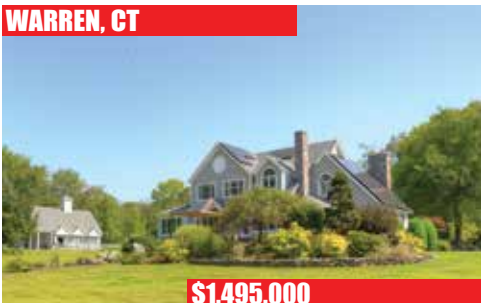

Private Country Estate. Stone & Shingle Main House. Pool. 2-Story Pool House. Tennis. Panoramic Views. 389± Acres

ANCRAM, NY

\$4,995,000

Liveable Art. Ai Weiwei Designed Modern. 3 Bedroom Main House. 2 Bedroom Guesthouse. Pool. Major Views. Close to Train. 37± Acres.

Fabulous 1740 Historic Antique. 3 Bedrooms. Pool. Guesthouse. Pond. Waterfall. Bordering Shepaug River & Land Trust. Privacy. 6.4± Acres.

WEST CORNWALL, CT

\$2,295,000

Fabulous Restored Colonial. 6 Bedrooms. 5 Fireplaces. Wine Cellar. Generator. Heated Salt Water Pool. Tennis. Terrace. Major Views. 16.8± Acres.

WOODBURY, CT

\$1,995,000

Riverfront Country Estate. 5 Bedroom Greek Revival. Guesthouse. Pool. Terraces. 2 Horse Barns. Additional Barns & Outbuildings. 3 Lots. 18.36± Acres.

WARREN, CT

\$1,495,000

Private Stone & Clapboard House. 4 Bedrooms. 2 Fireplaces. Barn/Garage with Guest Apartment. Pond. More Land & Additional House Available. 18.90± Acres.

BETHLEHEM, CT

\$1,295,000

Private Georgian Colonial. 4 Bedrooms. 2 Fireplaces. Terrace. Barn with Guest Quarters. Distant Views. Prime Location. 14± Acres.

WARREN, CT

\$850,000

Charming Converted Barn. 4 Bedrooms. 2 Fireplaces. 1 Bedroom Cottage. Pool. 2-car Detached Garage. 2 Ponds. More Land & Additional House Available. 20.22± Acres.