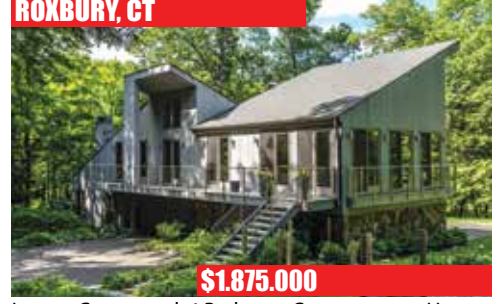

WARREN, CT

\$2,495,000

Rare Estate Located Above Lake Waramaug. 4 Bedrooms. Pink Granite Stone Cottage. Meadows. Privacy. 180-Degree Views. Easement. 26.94± Acres.

ROXBURY, CT

\$2,385,000

Fabulous 1740 Historic Antique. 3 Bedrooms. Pool. Guesthouse. Log Cabin. Utility Barn. Gazebo. Pond. Waterfall. Bordering Shepaug River & Land Trust. 22.34± Acres.

ROXBURY, CT

\$2,295,000

Sleek & Stylish Country Estate. 3 Bedrooms. 3 Fireplaces. Pool. Spa. Pool/Guesthouse. Caretaker's Apartment. Barn. Gardens. View. 14.91± Acres.

NEW MILFORD, CT

\$2,200,000

Stunning Estate in Upper Merryall. 4 Bedrooms. 4.5 Baths. 2 Fieldstone Fireplaces. Guesthouse. Pool. Gardens. Views. Privacy. Must See! 49.61± Acres.

WASHINGTON, CT

\$1,995,000

Wallace K. Harrison Designed Colonial. 5 Bedrooms. 2 Fireplaces. Home Gym. Wine Cellar. 2-car Detached Garage. Garden. Stunning Views. 14.22± Acres.

ROXBURY, CT

\$1,875,000

Luxury Compound. 4 Bedroom Contemporary House. 3 Bedroom Modern House. 2 Guesthouses. Rushing Brook. Waterfalls. 2 Ponds. 12.14± Acres.

WASHINGTON, CT

\$1,750,000

Stylish Country House. 5 Bedrooms. 3.5 Baths. 2 Fireplaces. Pool. Large Backyard. Distant Views. Prime Location. 3.10± Acres.

NEW MILFORD, CT

\$1,750,000

Exquisite European Farmhouse. 5 Bedrooms. Fireplace. 2-car Attached Garage. Level Lawn. Gardens. Stonewalls. Views. 63.91± Acres.