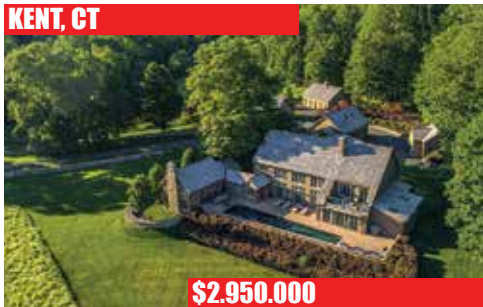

Exquisite Country Compound. Brick Georgian Manor House. 3 Additional Independent Residences. Barns. Artist Studio. Maple Sugar House. Pool. Tennis. Pond. Stonewalls. Gardens. Views. Privacy. 187± Acres.

ANCRAM, NY

\$5,250,000

Liveable Art. Ai Weiwei Designed Modern. 3 Bedroom Main House. 2 Bedroom Guesthouse. Pool. Major Views. Close to Train. 37± Acres.

WASHINGTON, CT

\$4,200,000

Mint Country House. 5 Bedrooms. 4 Fireplaces. Pool. 3-car Attached Garage. Fabulous Views. Privacy. 13.39± Acres.

ROXBURY, CT

\$2,995,000

Stunning Shingle-style. 5 Bedrooms. 4 Fireplaces. Infinity Pool & Spa. Stone Patio. Covered Porch. Private & Serene. 42± Acres.

KENT, CT

\$2,950,000

Stunning Modern Barn-style. Guesthouse. Caretaker's Apartment. 3-car Garage. 4-Bay Car Barn. Utility Barn. Pool. Distant Views. 17± Acres.

ROXBURY, CT

\$1,475,000

Newly Built Custom Colonial. 3 Bedrooms. Heated Pool. 2-car Detached Garage. Privacy. Views. Idyllic Setting. 4.52± Acres.

BRIDGEWATER, CT

\$1,235,000

Pristine Lake Lillinonah Farmhouse. 3 Bedrooms. 2 Fireplaces. Ozone Pool. Studio with Loft. Dock. Water Views. 1.46± Acres.