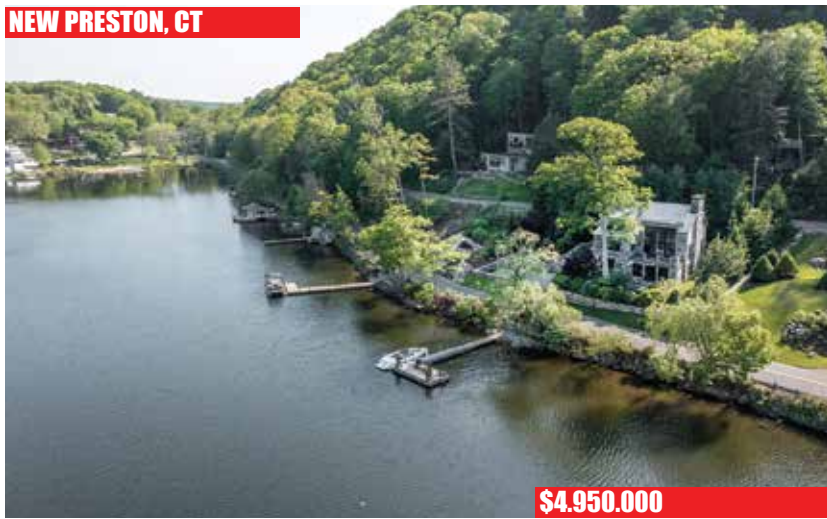

THE ONLY LITCHFIELD COUNTY INTERNATIONAL PROPERTY AWARD WINNER YEAR AFTER YEAR 2003-2020

WEST CORNWALL, CT

\$5.995.000

Exquisite Country Compound. Brick Georgian Manor House. 3 Additional Independent Residences. Horse Barn & 2 Additional Barns. Artist Studio. Maple Sugar House. Pool. Tennis. Pond. Stonewalls. Gardens. Views. Privacy. 187± Acres.

NEW PRESTON, CT

\$4.950.000

Uber Chic Lake Waramaug Modern. 2 Bedrooms. 2 Fireplaces. Detached Office Outbuilding. Shed. Separate Deeded Building Parcel. Stunning Views. Private Waterfront. 2.91± Acres.

WARREN, CT

\$3.750.000

Totally Private Estate. 3 Bedroom Post & Beam Main House. 2 Bedroom Guest Cottage. 2 Barns. Heated Gunite Pool. 2 Ponds. Breathtaking Views. 180± Acres.

WASHINGTON, CT

\$3.225.000

Apple Lane Farm. Spacious 4 Bedroom Colonial. 3 Bedroom Guest Barn. 2-car Garage with Apartment. Tennis Court. Coveted Location. 10.2± Acres.

Litchfield County of Couhorse!

BRIDGEWATER, CT

\$2.295.000

Baronial House on Lake Lillinah Waterfront. 5 Bedrooms. 4 Fireplaces. Pool. Dock. Views. 3-car Attached Garage. 5.02± Acres.

ROXBURY, CT

\$1.900.000