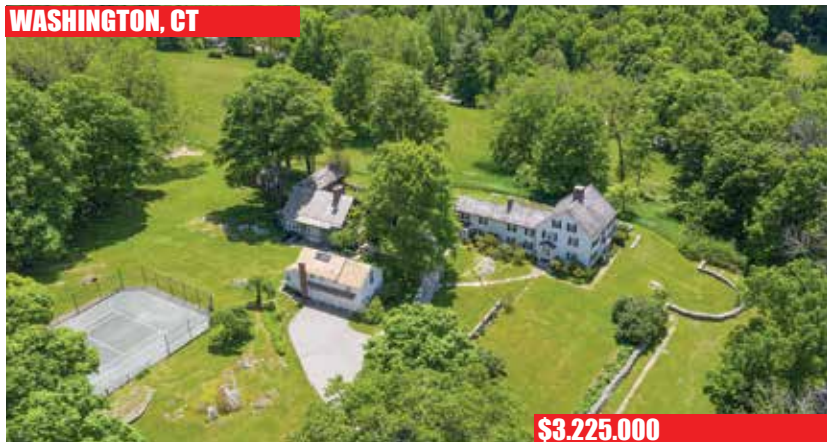

THE ONLY LITCHFIELD COUNTY INTERNATIONAL PROPERTY AWARD WINNER YEAR AFTER YEAR 2003-2020

WEST CORNWALL, CT

\$5.995.000

Exquisite Country Compound. Brick Georgian Manor House. 3 Additional Independent Residences. Horse Barn & 2 Additional Barns. Artist Studio. Maple Sugar House. Pool. Tennis. Pond. Stonewalls. Gardens. Views. Privacy. 187± Acres.

WARREN, CT

\$3.750.000

Totally Private Estate. 3 Bedroom Post & Beam Main House. 2 Bedroom Guest Cottage. 2 Barns. Heated Gunite Pool. 2 Ponds. Breathtaking Views. 180± Acres.

WASHINGTON, CT

\$3.225.000

Apple Lane Farm. Spacious 4 Bedroom Colonial. 3 Bedroom Guest Barn. 2-car Garage with Apartment. Tennis Court. Coveted Location. 10.2± Acres.

Litchfield County of Couhorse!

BRIDGEWATER, CT

\$2.295.000

Baronial House on Lake Lillinah Waterfront. 5 Bedrooms. 4 Fireplaces. Pool. Dock. Views. 3-car Attached Garage. 5.02± Acres.

ROXBURY, CT

\$1.900.000

Rare Property. 4 Bedrooms 2 Fireplaces. Pool. 4-Stall Barn. Paddocks. Attached 3-car Garage. 22.75± Acres.