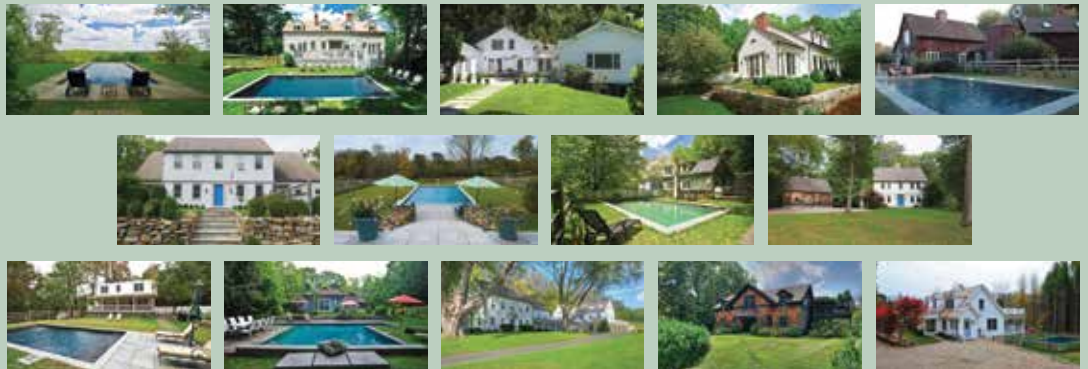

LUXURY VACATION COLLECTION

Roxbury and Washington, CT
Rentals Starting at $10,000/Month Off-Season

#1 for Selling & Renting Fine Country Properties!

Lakeville/Salisbury 860.435.6789 > Litchfield 860.567.5060 > Roxbury 860.354.3263
Sharon 860.364.5993 > Washington Depot 860.868.7313 > Woodbury 203.263.4040