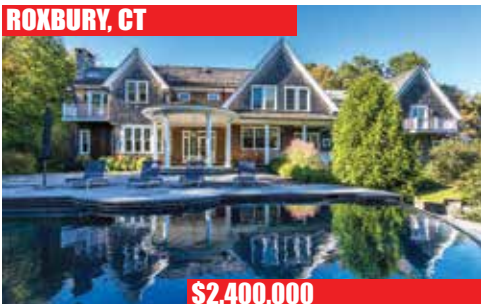

**ANCRAM, NY**

**\$5,250,000**

Liveable Art. Ai Weiwei Designed Modern. 3 Bedroom Main House. 2 Bedroom Guesthouse. Pool. Major Views. Close to Train. 37± Acres.

**SHARON, CT**

**\$4,950,000**

Stately Colonial. 5 En-suite. Bedrooms. 3 Fireplaces. Pool. Stone Terrace. 4-car Garage. Hilltop Privacy. Great Location. Major Views. 34± Acres.

**ROXBURY, CT**

**\$3,250,000**

Private Converted Barn. 4 Bedrooms. 6 Fireplaces. Pool. Tennis. 3-car Garage. Gardens. 24.69± Acres.

**ROXBURY, CT**

**\$2,495,000**

Fabulous 1740 Historic Antique. 3 Bedrooms. Pool. Guesthouse. Pond. Waterfall. Bordering Shepaug River & Land Trust. Privacy. 6.4± Acres.

**SALISBURY, CT**

**\$2,495,000**

Horse Property. 3 Houses. Barns. 45+ Horse Stalls. Multiple Paddocks. Indoor Riding Ring. 9 Separate Parcels. Close to Metro North Train. Views. 155± Acres.

**ROXBURY, CT**

**\$2,400,000**

Stunning Shingle-style. 5 Bedrooms. 4 Fireplaces. Infinity Pool & Spa. Stone Patio. Covered Porch. Private & Serene. 42± Acres.

**WEST CORNWALL, CT**

**\$2,295,000**

Fabulous Restored Colonial. 6 Bedrooms. 5 Fireplaces. Wine Cellar. Generator. Heated Salt Water Pool. Tennis. Terrace. Major Views. 16.8± Acres.