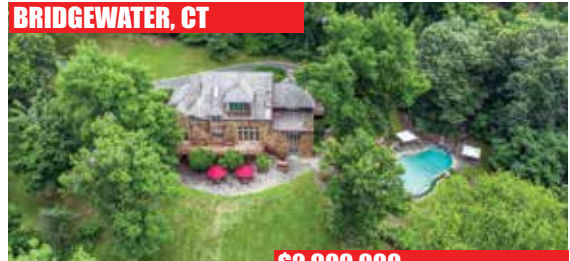

THE ONLY LITCHFIELD COUNTY INTERNATIONAL PROPERTY AWARD WINNER YEAR AFTER YEAR 2003-2020

WEST CORNWALL, CT

\$5,995,000

Exquisite Country Compound. Brick Georgian Manor House. 3 Additional Independent Residences. Barns. Artist Studio. Maple Sugar House. Pool. Tennis. Pond. Stonewalls. Gardens. Views. Privacy. 187± Acres.

Stunning Ehrick Rossiter Designed Home. 7 Bedrooms. 6.5 Baths. 4 Fireplaces. Screened Porch. Pool. Cabana. Views. Abuts Steep Rock. 5.4± Acres.

ROXBURY/WASHINGTON, CT

\$3,495,000

Unique Renovated Gothic Arch Barn. 3 Bedrooms. 4.5 Baths. Fireplace. Artist Studio. Deck. Views. 6-car Garaging. 45.95± Acres.

WASHINGTON, CT

\$3,395,000

Apple Lane Farm. Spacious 4 Bedroom Colonial. 3 Bedroom Guest Barn. 2-car Garage with Apartment. Tennis Court. Coveted Location. 10.2± Acres.

BRIDGEWATER, CT

\$2,900,000

Baronial House on Lake Lillinah Waterfront. 5 Bedrooms. 4 Fireplaces. Pool. Dock. Views. 3-car Attached Garage. 5.02± Acres.

WARREN, CT

\$3,750,000

Totally Private Estate. 3 Bedroom Post & Beam Main House. 2 Bedroom Guest Cottage. 2 Barns. Heated Gunite Pool. 2 Ponds. Breathtaking Views. 180± Acres.

Litchfield County, CT is an amazing place. 26 towns and villages and gorgeous land. Come let us show you. Get entranced. 2 hours from NYC.