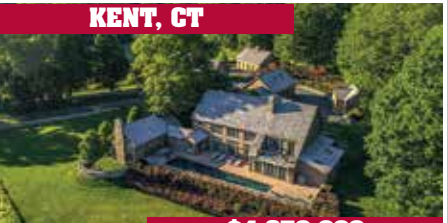

NEW PRESTON, CT

\$4,995,000

Magnificent Country Estate. 3-4 Bedroom Main House. 2 Bedroom Guesthouse. Barn. Pool. Pool House. Tennis. Views. 11.60± Acres.

KENT, CT

\$4,950,000

Stunning Modern Barn-style. Guesthouse. Caretaker's Apartment. 3-car Garage. 4-Bay Car Barn. Barn. Pool. Distant Views. 17± Acres.

NEW PRESTON, CT

\$4,500,000

Lake Waramaug Waterfront Property. State-of-the-art 4 Bedroom Modern. Boathouse. Dock. Sandy Swim Area. Views. 1± Acres.

ROXBURY, CT

\$2,950,000

Private Architect-designed Home. 6 Bedrooms. 6 Fireplaces. 4-car Garage. Breathtaking Views. Abuts Land Trust. 15.8± Acres.

ROXBURY, CT

\$2,800,000

Exquisite & Private Stone House. 3 Bedrooms. 2 Fireplaces. Pool. Patio. Guesthouse. Views. 10.86± Acres.

WASHINGTON, CT

\$2,395,000

Wallace K. Harrison Designed Colonial. 5 Bedrooms. 2 Fireplaces. Gym. Wine Cellar. 2-car Garage. Garden. Views. 14.22± Acres.

NEW HARTFORD, CT

\$12,000/AUGUST

Well-appointed Colonial. 3 Bedrooms. Pond. Stream. Beautiful Grounds. Great Location.

SHARON, CT

\$19,500/AUGUST

Fabulous 6 Bedroom Estate. Colonial. Guesthouse. Pool. Tennis. Views. 7± Acres.