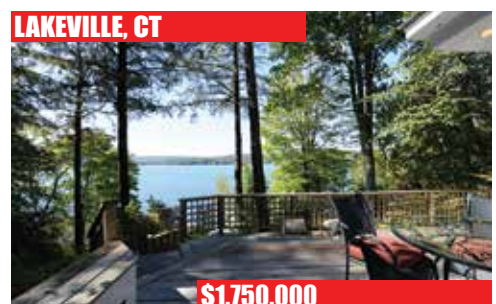

WASHINGTON, CT

\$1,995,000

Wallace K. Harrison Designed Colonial. 5 Bedrooms. 2 Fireplaces. Home Gym. Wine Cellar. 2-car Detached Garage. Garden. Stunning Views. 14.22± Acres.

BRIDGEWATER, CT

\$1,950,000

Country Modern. 5 Bedrooms. 4 Fireplaces. Gunite Pool & Spa. Westerly Views. 3-Bay Garage. 3.17± Acres.

ROXBURY, CT

\$1,875,000

Luxury Compound. 4 Bedroom Contemporary House. 3 Bedroom Modern House. 2 Guesthouses. Rushing Brook. Waterfalls. 2 Ponds. 12.14± Acres.

WASHINGTON, CT

\$1,799,000

Shingle-style Home. 4 Bedrooms. 3 Fireplaces. Pool. Jacuzzi. Pond. Award-winning Landscaping. Views. Privacy. 11.39± Acres.

ROXBURY, CT

\$1,795,000

Elegant Shingle-style. 4 Bedrooms. 4.5 Baths. 3 Fireplaces. Mahogany Deck. Bluestone Patio. Private Setting. Desirable Location. 3.05± Acres.

WASHINGTON, CT

\$1,750,000

Stylish Country House. 5 Bedrooms. 3.5 Baths. 2 Fireplaces. Pool. Large Backyard. Distant Views. Prime Location. 3.10± Acres.

MIDDLEBURY, CT

\$1,750,000

Notable Tudor Revival Style. 7 Bedrooms. 8 Fireplaces. Elevator. Generator. Outbuildings. Gardens. Stonewalls. 48.99± Acres.

LAKEVILLE, CT

\$1,750,000

Chic Waterfront on Lakeville Lake. 2 Bedrooms. Open Floor Plan. Lakeside Cottage with Patio & Stone Grill. Sandy Beach. Dock. Amazing Views.