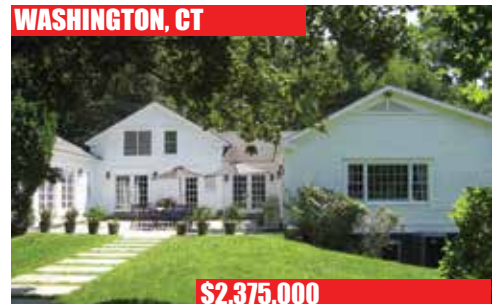

WASHINGTON, CT

$2,375,000

Private Country Estate. Main House. Guest/Pool House. Pool. Overlooks Ponds, Streams & Waterfall. Surrounded by Land Trust. 3.8± Acres.