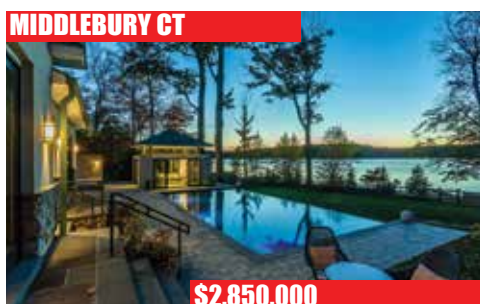

WEST CORNWALL, CT

\$13,750,000

Exquisite Country Compound. Brick Georgian Manor House. 3 Independent Residences. Horse Barn & 2 Barns. Artist Studio. Pool. Tennis. Pond. Stonewalls. Gardens. Views. Privacy. 187± Acres.

WASHINGTON, CT

\$3,750,000

Major Estate. Historic District. Highest Standards of Construction. Guesthouse. Pool. Ponds. 10± Acres. Many Amenities.

MIDDLEBURY, CT

\$3,500,000

Exquisite Modern with Lake Quassapaug Views. 3 Bedrooms. 2 Fireplaces. Indoor Pool. Wraparound Porch. Pond. Gardens. Stonewalls. 23.69± Acres.

MORRIS, CT

\$2,995,000

Architect's Own Home. 5 Bedrooms. Highest Quality Materials Throughout. Wine Cellar. Saltwater Pool. Cabana. 5-car Garaging. Views. 19.43± Acres.

MIDDLEBURY CT

\$2,850,000

Waterfront Lake House. 4 Bedrooms. 5.5 Baths. 2 Fireplaces. Salt Water Pool. Pool House. Multiple Stone Patios. Dock. Beach. 7.14± Acres.

WASHINGTON, CT

\$2,850,000

Private Country Compound. Guesthouse. Heated Gunite Pool. Pool House. Barn. 4-car Garaging. Greenhouse. Gardens. Bucolic Setting. 9.43± Acres.

ROXBURY, CT

\$2,800,000

Exquisite & Private Stone House. 3 Bedrooms. 2 Fireplaces. Pool. Patio. Guesthouse. Views. 10.86± Acres.