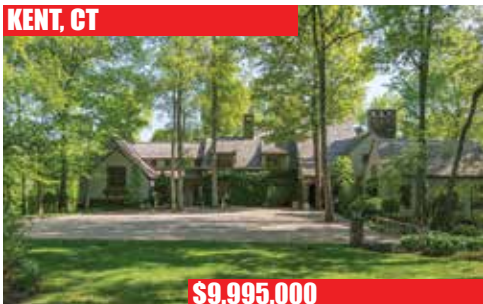

THE ONLY LITCHFIELD COUNTY INTERNATIONAL PROPERTY AWARD WINNER YEAR AFTER YEAR 2003-2018

RED HOOK/RHINEBECK, NY

$20,000,000

Historic Hudson River Estate. Main House. Multiple Guesthouses. Pool. Pool House. Tennis. Horse Barn. Indoor Riding Ring. Paddocks. 290± Acres.

WEST CORNWALL, CT

$13,750,000

Exquisite Country Compound. Brick Georgian Manor House. 3 Independent Residences. Horse Barn & 2 Barns. Artist Studio. Pool. Tennis. Pond. Stonewalls. Gardens. Views. Privacy. 187± Acres.

WASHINGTON, CT

$11,500,000

Magnificent Estate. Georgian Colonial Main House. Guesthouse. Caretaker's House. Indoor & Outdoor Pools. Pool House. Tennis. Privacy. 289.72± Acres.

KENT, CT

$9,995,000

Private Country Estate. Stone & Shingle Main House. Pool. 2-Story Pool House. Tennis. Panoramic Views. 389± Acres

WASHINGTON, CT

$6,550,000

Sophisticated Estate Property. 4 Bedrooms. 7 Fireplaces. 2 Pergolas. Guesthouse. Pool. Pond. Stonewalls. Totally Privacy. 27± Acres.

NEW PRESTON, CT

$5,900,000

To Be Built 5,140sf Shingle-style House on Lake Waramaug. Designed by Tittmann Design & Consulting. Direct Lake Access. Floating Dock. Magnificent Views. 7.01± Acres.

NEW PRESTON, CT

$4,950,000

Lake Waramaug Stone & Shingle-style House. 4 Bedrooms. 1-car Garage. Floating Dock. Spectacular Views. 1.12± Acres.

GOSHEN, CT

$4,500,000

Classic Federal Georgian. 2 Guesthouses. Barn. Garages. Pool. Tennis. Horse Paddocks. Trails. Views. Privacy. 74.32± Acres.

WASHINGTON, CT

$4,500,000

Private Estate Property. 4-5 Bedroom Main House. Guesthouse. Salt Water Pool. Party Barn. Potting Shed. Tennis. 7-car Garage. Views. 24.81± Acres.

KENT, CT

$3,950,000