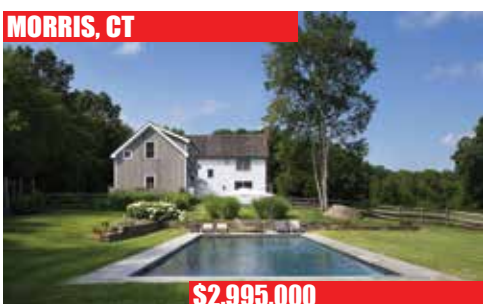

WEST CORNWALL, CT

\$13,750,000

Exquisite Country Compound. Brick Georgian Manor House. 3 Independent Residences. Horse Barn & 2 Barns. Artist Studio. Pool. Tennis. Pond. Stonewalls. Gardens. Views. Privacy. 187± Acres.

WASHINGTON, CT

\$3,750,000

Major Estate. Historic District. Highest Standards of Construction. Guesthouse. Pool. Ponds. 10± Acres. Many Amenities.

MIDDLEBURY, CT

\$3,500,000

Exquisite Modern with Lake Quassapaug Views. 3 Bedrooms. 2 Fireplaces. Indoor Pool. Wraparound Porch. Pond. Gardens. Stonewalls. 23.69± Acres.

MORRIS, CT

\$2,995,000

Architect's Own Home. 5 Bedrooms. Highest Quality Materials Throughout. Wine Cellar. Saltwater Pool. Cabana. 5-car Garaging. Views. 19.43± Acres.

MIDDLEBURY CT

\$2,850,000

Waterfront Lake House. 4 Bedrooms. 5.5 Baths. 2 Fireplaces. Salt Water Pool. Pool House. Multiple Stone Patios. Dock. Beach. 7.14± Acres.

WASHINGTON, CT

\$2,850,000

Private Country Compound. Guesthouse. Heated Gunite Pool. Pool House. Barn. 4-car Garaging. Greenhouse. Gardens. Bucolic Setting. 9.43± Acres.

ROXBURY, CT

\$2,800,000

Exquisite & Private Stone House. 3 Bedrooms. 2 Fireplaces. Pool. Patio. Guesthouse. Views. 10.86± Acres.