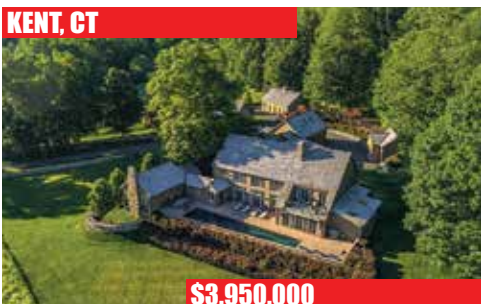

THE ONLY LITCHFIELD COUNTY INTERNATIONAL PROPERTY AWARD WINNER YEAR AFTER YEAR 2003-2018

RED HOOK/RHINEBECK, NY

$20,000,000

Historic Hudson River Estate. Main House. Multiple Guesthouses. Pool. Pool House. Tennis. Horse Barn. Indoor Riding Ring. Paddocks. 290± Acres.

WEST CORNWALL, CT

$13,750,000

Exquisite Country Compound. Brick Georgian Manor House. 3 Independent Residences. Horse Barn & 2 Barns. Artist Studio. Pool. Tennis. Pond. Stonewalls. Gardens. Views. Privacy. 187± Acres.

WASHINGTON, CT

$11,500,000

Magnificent Estate. Georgian Colonial Main House. Guesthouse. Caretaker's House. Indoor & Outdoor Pools. Pool House. Tennis. Privacy. 289.72± Acres.

KENT, CT

$9,995,000

Private Country Estate. Stone & Shingle Main House. Pool. 2-Story Pool House. Tennis. Panoramic Views. 389± Acres

WASHINGTON, CT

$6,550,000

Sophisticated Estate Property. 4 Bedrooms. 7 Fireplaces. 2 Pergolas. Guesthouse. Pool. Pond. Stonewalls. Totally Privacy. 27± Acres.

NEW PRESTON, CT

$5,900,000

To Be Built 5,140sf Shingle-style House on Lake Waramaug. Designed by Tittmann Design & Consulting. Direct Lake Access. Floating Dock. Magnificent Views. 7.01± Acres.

NEW PRESTON, CT

$4,950,000

Lake Waramaug Stone & Shingle-style House. 4 Bedrooms. 1-car Garage. Floating Dock. Spectacular Views. 1.12± Acres.

GOSHEN, CT

$4,500,000

Classic Federal Georgian. 2 Guesthouses. Barn. Garages. Pool. Tennis. Horse Paddocks. Trails. Views. Privacy. 74.32± Acres.

WASHINGTON, CT

$4,500,000

Private Estate Property. 4-5 Bedroom Main House. Guesthouse. Salt Water Pool. Party Barn. Potting Shed. Tennis. 7-car Garage. Views. 24.81± Acres.

KENT, CT

$3,950,000