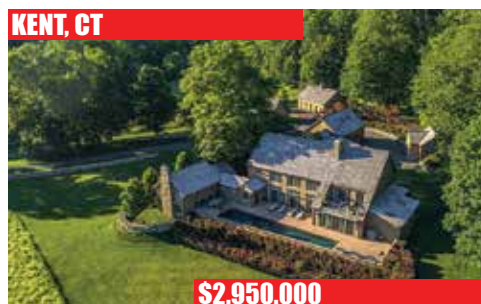

**WEST CORNWALL, CT**

**\$6,900,000**

Exquisite Country Compound. Brick Georgian Manor House. 3 Additional Independent Residences. Barns. Artist Studio. Pool. Tennis. Pond. Stonewalls. Gardens. Views. Privacy. 187± Acres.

**WEST CORNWALL, CT**

**\$3,695,000**

Quintessential Country Estate. 7 Bedroom Greek Revival Farmhouse. 2 Bedroom Guesthouse. 2-Story Entertainment Barn. Antique Barn. Pool. Pool House. 61± Acres.

**WARREN, CT**

**\$2,999,000**

Magnificent & Private Lake Waramaug Custom House. 5 Bedrooms. 3 Fireplaces. Gym. Sound System. Wraparound Deck. Unparalleled Lake Views. 16.58± Acres.

**ROXBURY, CT**

**\$2,995,000**

Stunning Shingle-style. 5 Bedrooms. 4 Fireplaces. Infinity Pool & Spa. Stone Patio. Covered Porch. Private & Serene. 42± Acres.

**KENT, CT**

**\$2,950,000**

Stunning Modern Barn-style. Guesthouse. Caretaker's Apartment. 3-car Garage. 4-Bay Car Barn. Utility Barn. Pool. Distant Views. 17± Acres.

**WASHINGTON, CT**

**\$2,600,000**

Country Compound & Equestrian Property. Infinity Pool & Spa. Pool House. Gate House. Guest Cottage. Office. Horse Barn. Paddocks. Riding Ring. Pond. 18.23± Acres.