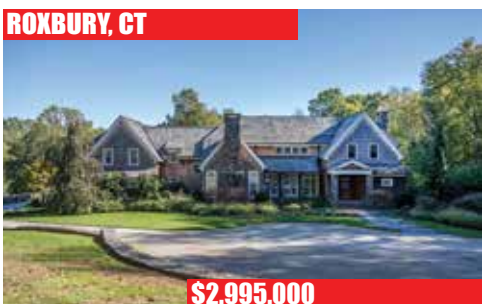

**WEST CORNWALL, CT**

**\$6,900,000**

Exquisite Country Compound. Brick Georgian Manor House. 3 Additional Independent Residences. Barns. Artist Studio. Pool. Tennis. Pond. Stonewalls. Gardens. Views. Privacy. 187± Acres.

**WARREN, CT**

**\$4,500,000**

Lake Waramaug Direct Waterfront. Modern 5 Bedroom House. Double Lot. Level Land. Sandy Beach. Magnificent Views. 2.16± Acres.

**WASHINGTON, CT**

**\$3,995,000**

Private Estate Property. 4-5 Bedroom Main House. Guesthouse. Salt Water Pool. Party Barn. Potting Shed. Tennis. 7-car Garage. Views. 24.81± Acres.

**WEST CORNWALL, CT**

**\$3,695,000**

Quintessential Country Estate. 7 Bedroom Greek Revival Farmhouse. 2 Bedroom Guesthouse. 2-Story Entertainment Barn. Antique Barn. Pool. Pool House. 61± Acres.

**WARREN, CT**

**\$2,999,000**

Magnificent & Private Lake Waramaug Custom House. 5 Bedrooms. 3 Fireplaces. Gym. Sound System. Wraparound Deck. Unparalleled Lake Views. 16.58± Acres.

**ROXBURY, CT**

**\$2,995,000**

Stunning Shingle-style. 5 Bedrooms. 4 Fireplaces. Infinity Pool & Spa. Stone Patio. Covered Porch. Private & Serene. 42± Acres.