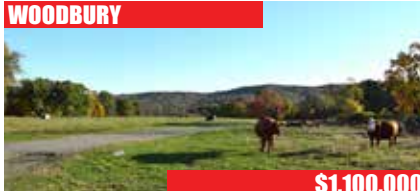

THE ONLY LITCHFIELD COUNTY INTERNATIONAL PROPERTY AWARD WINNER YEAR AFTER YEAR 2003-2021

WOODBURY

\$1,899,000

Charming Country Compound. 4 Bedroom Main House. Barn with Apartment. Cottage. Pool. Tennis. Pond. Meadows. Gardens. 33± Acres.

WOODBURY

\$1,100,000

Build Your Dream Home! Barn with 1 Bedroom Apartment. 2 Outbuildings. Views. 46.40± Acres.

WOODBURY

\$849,000

Shingle & Stone Custom House. 4 Bedrooms. 3.5 Baths. Chef's Kitchen. 2-Story Stone Fireplace. Covered Deck. Private Location. 1.81± Acres.

WASHINGTON

\$725,000

ROOFTREE. Historic Shingle-style. Under Renovation & Ready To Be Completed. 5 Bedrooms. 5 Fireplaces. Garage/Workshop. 0.65± Acres.

WOODBURY

\$169,900

11± Acres. Interior Lot. Right of Way to Building Site. Private Setting.