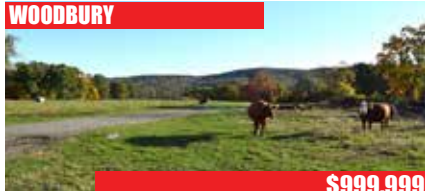

**THE ONLY LITCHFIELD COUNTY INTERNATIONAL PROPERTY AWARD WINNER YEAR AFTER YEAR 2003-2021**

**WOODBURY**

**\$1,499,000**

Charming Country Compound. 4 Bedroom Main House. Barn with Apartment. Cottage. Pool. Tennis. Pond. Meadows. Gardens. 33± Acres.

**BETHLEHEM**

**\$1,450,000**

Crane Hollow Compound. 3 Bedroom Main House. 3 Unit Multi-Family. 3-Car Garage with Apartment. Barns. Ponds. River Frontage. 66.33± Acres.

**WASHINGTON**

**\$1,200,000**

Woodfords Too is a Fun and Functional Property. 4 Bedrooms. 3.5 Baths. 3 Fireplaces. Indoor Pool/Spa. Koi Pond. Barn. 5.18± Acres.

**WOODBURY**

**\$999,999**

Build Your Dream Home! Barn with 1 Bedroom Apartment. 2 Outbuildings. Views. 46.40± Acres.

**SOUTHBURY**

**\$837,000**

Custom-built Hunter's Ridge Colonial. 4 Bedrooms. 3.5 Baths. 2 Fireplaces. Pool. Cul-de-sac Location. 1.45± Acres.

**LAND!**

**GOSHEN.** 14.16± Acres. Perfect for Dream Home or Mini-farm. Roughed-in Driveway. Open Meadow. Woodland. Stonewalls. 2 Lot Subdivision Potential. **\$299,500.**

**WOODBURY.** 23.3± Acres. Private Building Lot. Several House Sites. Subdivision Possibilities. Close to Town Amenities. **\$202,100.**