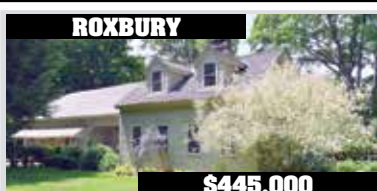

WOODBURY

\$959.000

Private & Elegant Colonial. 4 Bedrooms. 2 Fireplaces. Open Floor Plan. Pool. Hot Tub. Views. 4.71± Acres.

WOODBURY

\$675.000

Stunning Colonial. 4 Bedrooms. 2 Fireplaces. Custom Amenities. Barn. Private Cul-de-sac Location. 3± Acres.

ROXBURY

\$445.000

Country Cape. 3 Bedrooms. 2 Baths. Large Deck. 2 Studios. Shepaug River Views. Desirable Location. 0.62± Acres.

TORRINGTON

\$425.000

Private Getaway Near Goshen Line. 4 Bedrooms. 2.5 Baths. Pool. Hot Tub. Studio. Professionally Landscaped. 1.40± Acres.

WOODBURY

\$425.000

Charming Vintage Cottage. 3 Bedrooms. 1 Fireplace. 2-Bay Garage with 1 Bedroom Apartment. Brook. 13.43± Acres.

WOODBURY

\$385.000

Remodeled Antique Colonial. 3 Bedrooms. Fireplace. Patio. Garage. Zoned Residential/Commercial. 1.21± Acres.