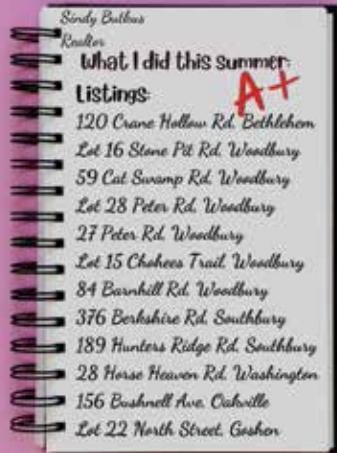

THE ONLY LITCHFIELD COUNTY INTERNATIONAL PROPERTY AWARD WINNER YEAR AFTER YEAR 2003-2021