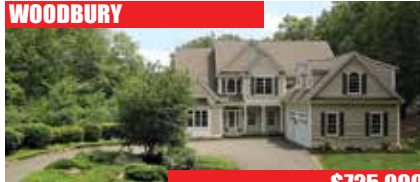

**THE ONLY LITCHFIELD COUNTY INTERNATIONAL PROPERTY AWARD WINNER YEAR AFTER YEAR 2003-2018**

**WOODBURY**

**\$749,900**

Private & Warm Country Colonial. 4 Bedrooms. 3 Full, 1 Half Baths. 3 Fireplaces. Wraparound Porch. Generator. 5.09± Acres.

**WOODBURY**

**\$725,000**

Pristine & Private Colonial. 4 Bedrooms. Fireplace. Tiered Deck. Hot Tub. Outdoor Shower. Professionally Landscaped. 5.17± Acres.

**WOODBURY**

**\$625,000**

Stunning Colonial. 4 Bedrooms. 2 Fireplaces. Custom Amenities. Pole Barn. Generator. Private Cul-de-sac Location. 3± Acres.

**WOODBURY**

**\$584,000**

Charming In-town Colonial. 4 Bedrooms. 1st Floor Master. Fireplace. Gunite Pool. Level & Fenced Yard. Desirable Location. 1.19± Acres.

**ROXBURY**

**\$425,000**

Country Cape. 3 Bedrooms. 2 Baths. Large Deck. 2 Studios. Magnificent Shepaug River Views. Desirable Location. 0.62± Acres.

**WOODBURY**

**\$395,000**

Classic Colonial. 4 Bedrooms. 2.5 Baths. 3 Fireplaces. Oversized Deck. 2-car Attached Garage. Great Location. 1.84± Acres.

**SINDY BUTKUS**

*Broker Associate*

203.263.4040 Woodbury Office