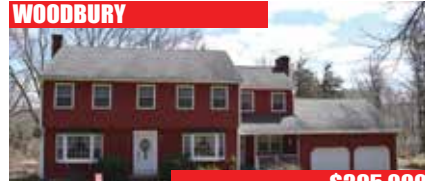

**THE ONLY LITCHFIELD COUNTY INTERNATIONAL PROPERTY AWARD WINNER YEAR AFTER YEAR 2003-2018**

**WOODBURY**

**\$749,900**

Private & Warm Country Colonial. 4 Bedrooms. 3 Full, 1 Half Baths. 3 Fireplaces. Wraparound Porch. Generator. 5.09± Acres.

**WOODBURY**

**\$725,000**

Pristine & Private Colonial. 4 Bedrooms. Fireplace. Tiered Deck. Hot Tub. Outdoor Shower. Professionally Landscaped. 5.17± Acres.

**WOODBURY**

**\$625,000**

Stunning Colonial. 4 Bedrooms. 2 Fireplaces. Custom Amenities. Pole Barn. Generator. Private Cul-de-sac Location. 3± Acres.

**WOODBURY**

**\$584,000**

Charming In-town Colonial. 4 Bedrooms. 1st Floor Master. Fireplace. Gunite Pool. Level & Fenced Yard. Desirable Location. 1.19± Acres.

**ROXBURY**

**\$425,000**

Country Cape. 3 Bedrooms. 2 Baths. Large Deck. 2 Studios. Magnificent Shepaug River Views. Desirable Location. 0.62± Acres.

**WOODBURY**

**\$395,000**

Classic Colonial. 4 Bedrooms. 2.5 Baths. 3 Fireplaces. Oversized Deck. 2-car Attached Garage. Great Location. 1.84± Acres.

**SINDY BUTKUS**

*Broker Associate*

203.263.4040 Woodbury Office