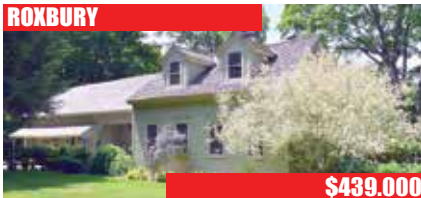

**THE ONLY LITCHFIELD COUNTY INTERNATIONAL PROPERTY AWARD WINNER YEAR AFTER YEAR 2003-2018**

**WOODBURY**

**\$725,000**

Pristine & Private Colonial. 4 Bedrooms. Fireplace. Tiered Deck. Hot Tub. Professionally Landscaped. 5.17± Acres.

**WOODBURY**

**\$625,000**

Stunning Colonial. 4 Bedrooms. 2 Fireplaces. Custom Amenities. Pole Barn. Generator. Private Cul-de-sac Location. 3± Acres.

**WOODBURY**

**\$589,900**

Charming In-town Colonial. 4 Bedrooms. 1st Floor Master. Fireplace. Pool. Level Yard. Desirable Location. 1.19± Acres.

**BETHLEHEM**

**\$497,777**

Builder's Own Colonial. 4 Bedrooms. 2 Fireplaces. In-law Potential. Large Deck. Stonewalls. Views. 3.12± Acres.

**ROXBURY**

**\$439,000**

Country Cape. 3 Bedrooms. 2 Baths. Large Deck. 2 Studios. Shepaug River Views. Desirable Location. 0.62± Acres.

**TORRINGTON**

**\$349,000**

**\$2,300/MONTH ANNUALLY**

Private Retreat. 4 Bedrooms. 2.5 Baths. 2 Fireplaces. Pool. Hot Tub. Gazebo. Studio. Professionally Landscaped. 1.40± Acres.

**SINDY BUTKUS**

*Broker Associate*