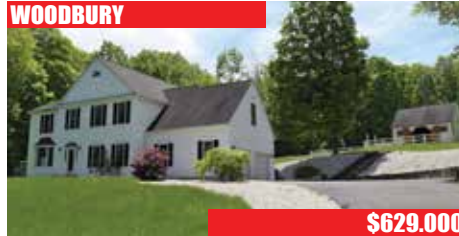

THE ONLY LITCHFIELD COUNTY INTERNATIONAL PROPERTY AWARD WINNER YEAR AFTER YEAR 2003-2020

WOODBURY

\$849.000

Shingle & Stone Custom House. 4 Bedrooms. 3.5 Baths. Chef's Kitchen. 2-Story Stone Fireplace. Covered Deck. Private Location. 1.81± Acres.

WOODBURY

\$629.000

Stoney Brook. 4 Bedrooms. Multiple Spaces for Working & Learning at Home. Bonus Room Over the Garage. 2-Stall Horse Barn. Dressage Ring. 8.95± Private Acres.

WASHINGTON

\$725.000

ROOFTREE. Historic Queen Anne Shingle-style. Under Renovation & Ready To Be Completed. 5 Bedrooms. 5 Fireplaces. Garage/Workshop. Washington Green Location. 0.65± Acres.

WOODBURY

\$69.900

1.55± Acres. Residential Building Lot. Lightly Wooded. Quiet Country Location. Bring Your House Plans. No Restrictions.

SINDY BUTKUS

Broker Associate

203.263.4040 Woodbury Office

203.232.3723 Cell Phone