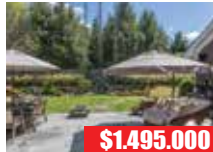

THE ONLY LITCHFIELD COUNTY INTERNATIONAL PROPERTY AWARD WINNER YEAR AFTER YEAR 2003-2019

MIDDLEBURY

Exquisite Jewel. 3 Bedrooms. 4 Fireplaces. Quality Construction. Many Amenities. Million Dollar Views. Covered Location. Fenced Yard. Professionally Landscaped. Multiple Patios. Water Feature. Includes Adjacent Lot. 7.58± Acres.

MIDDLEBURY

Spacious & Private Colonial. Quality Construction. 11 Rooms. 5 Bedrooms. Gourmet Appliances. 5500±sf Bonus Space. Stone Terrace. Professionally Landscaped. 6.73± Acres.

\$1,495,000

\$1,275,000