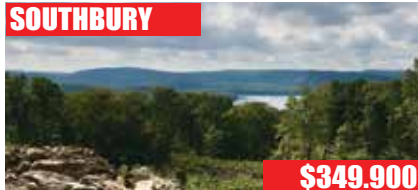

THE ONLY LITCHFIELD COUNTY INTERNATIONAL PROPERTY AWARD WINNER YEAR AFTER YEAR 2003-2021

SOUTHBURY

\$1,595,000

Spectacular Modern Lake House. 5 Bedrooms. 2 Fireplaces. Elevator. Indoor Pool. Observation Deck. Water Views. Lake, Beach & Dock Access. 9.81± Acres.

SOUTHBURY

\$349,900

3.14± Acres. Build Your Dream Home. Set High Above Lake Lillinonah. Views of Water & Far Ridges. Perfect Location.

WASHINGTON

\$285,000

3.25± Acres. Lovely Lot. Desirable Location. Borders Conservation Land.

ROXBURY

\$154,000

3± Acres. Private Building Lot. Nicely Sized. Quiet Country Road. Minutes to Washington Depot and Woodbury. 2 Hours to New York City.

KLEMM REAL ESTATE Inc
LITCHFIELD COUNTY'S PREMIER BROKERS