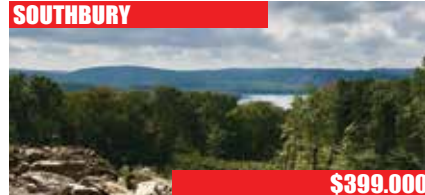

**THE ONLY LITCHFIELD COUNTY INTERNATIONAL PROPERTY AWARD WINNER YEAR AFTER YEAR 2003-2018**

**ROXBURY**

**\$759,000**

Country Farmhouse. 4 Bedrooms. Fireplace. 2 Gas Stoves. Wraparound Porch. Bluestone Patio. Pond. Gardens. 3± Acres.

**MIDDLEBURY**

**\$535,000**

Charming Vintage Colonial. 5 Bedrooms. 2 Fireplaces. Deck. Rolling Lawn. Stonewalls. Westerly View. Coveted Location. 1.69± Acres.

**SOUTHBURY**

**\$399,000**

3.14± Acres. Build Your Dream Home. Set High Above Lake Lillinonah. Views of Water & Far Ridges. Perfect Location.

**MORRIS**

**\$350,000**

Expanded Antique with Home Business Potential. 7 Bedrooms. 7 Fireplaces. Level Lawn. Views. 2.63± Acres.

**MIDDLEBURY**

**\$298,000**

8.82± Acres. Build Your Dream Home! Includes Pool, Spa, Stone Grill, Fire Pit & 3-car Garage. Pond. Close to Town.

**SOUTHBURY**

**\$80,000**

**\$850/MONTH ANNUALLY**

Pomperaug Office Park. Currently Used as Medical Office. Includes Waiting Room, Reception, 3 Offices & Half Bath. Excellent Location.

**MARIA W. TAYLOR**