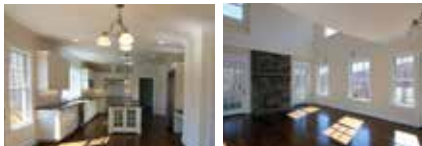

WOODBURY

\$725,000

Clapboard & Shingle Gambrel. 4 Bedrooms. 4 Fireplaces. High Quality Construction. Superior Finishings. Easy Commuter Location. 1.14± Acres.

ROXBURY

\$699,000

Private Hillside Sanctuary. Cottage-style Home. 4 Bedrooms. 3 Fireplaces. Pergola. Patio. Multi-terraced Gardens. Stonewalls. 6.58± Acres