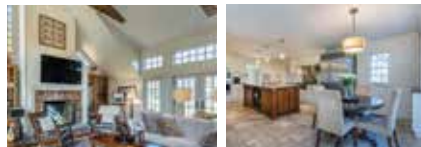

THE ONLY LITCHFIELD COUNTY INTERNATIONAL PROPERTY AWARD WINNER YEAR AFTER YEAR 2003-2020

ROXBURY

\$2,400,000

Stunning Shingle-style. 5 Bedrooms. 4 Fireplaces. Infinity Pool & Spa. Stone Patio. Covered Porch. Private & Serene. 42± Acres.

MIDDLEBURY

\$1,495,000

Exquisite Jewel. 3 Bedrooms. 4 Fireplaces. Quality Construction. Many Amenities. Million Dollar Views. Coveted Location. Includes Adjacent Lot. 7.58± Acres.

WOODBURY

\$849,000

Impeccable Colonial. 4 Bedrooms. 4 Fireplaces. Guest Apartment. 3-Bay Heated Garage. Heated Workshop. 2-Stall Barn. Pond. 5.51± Acres.