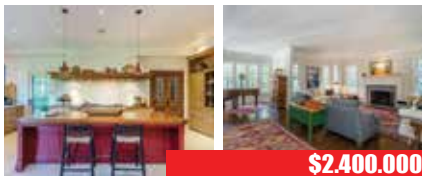

THE ONLY LITCHFIELD COUNTY INTERNATIONAL PROPERTY AWARD WINNER YEAR AFTER YEAR 2003-2020

ROXBURY

\$2,400,000

Stunning Shingle-style. 5 Bedrooms. 4 Fireplaces. Infinity Pool & Spa. Stone Patio. Covered Porch. Private & Serene. 42± Acres.

MIDDLEBURY

\$1,495,000

Exquisite Jewel. 3 Bedrooms. 4 Fireplaces. Quality Construction. Many Amenities. Million Dollar Views. Coveted Location. Includes Adjacent Lot. 7.58± Acres.

WOODBURY

\$849,000

Impeccable Colonial. 4 Bedrooms. 4 Fireplaces. Guest Apartment. 3-Bay Heated Garage. Heated Workshop. 2-Stall Barn. Pond. 5.51± Acres.