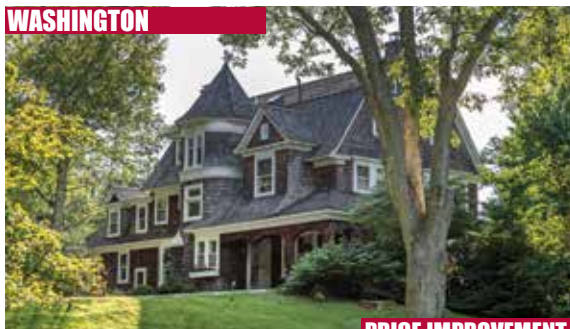

MIDDLEBURY

Waterfront Compound on Lake Quassapaug. 4 Bedroom Main House. Guesthouse. Infinity Pool/Spa. Boathouse. 2-car Garage. Barn. Views. 7.11± Acres. **\$5,600,000. Maria Taylor. 860.868.7313.**

WASHINGTON

PRICE IMPROVEMENT

The Knoll. Exceptional Architectural Details. 7 Bedrooms. 6 Full, 2 Half Baths. 3 Fireplaces. Porch. Pool. Guesthouse. 4.51± Acres. **\$3,150,000. Carolyn Klemm. 860.868.7313.**

WASHINGTON

PRICE IMPROVEMENT

Apple Lane Farm. Spacious 4 Bedroom Colonial. 3 Bedroom Guest Barn. 2-car Garage with Apartment. Tennis. 10.2± Acres. **\$2,995,000. Judy Auchincloss. 860.868.7313.**

BRIDGEWATER

Baronial House on Lake Lillinah Waterfront. 5 Bedrooms. 4 Fireplaces. Pool. Dock. Views. 3-car Attached Garage. 5.02± Acres. **\$2,295,000. Peter Klemm. 860.868.7313.**

WOODBURY

PRICE IMPROVEMENT

Picture Perfect Cape with Sprain Brook Frontage. 3 Bedrooms. 2.5 Baths. Fireplace. 2-car Attached Garage. 2.31± Acres. **\$874,900. Jamie Marcoux. 860.868.7313.**

ROXBURY

Rare Property. 4 Bedrooms 2 Fireplaces. Pool. 4-Stall Barn. Paddocks. Attached 3-car Garage. 22.75± Acres. **\$1,750,000. Peter Klemm. 860.868.7313.**