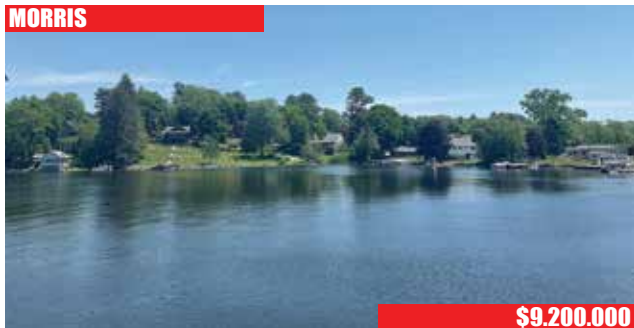

THE ONLY LITCHFIELD COUNTY INTERNATIONAL PROPERTY AWARD WINNER YEAR AFTER YEAR 2003-2020

MORRIS

\$9,200,000

21.51± Acres. Village on Bantam Lake. 4 Lots. 297' of Direct Waterfront. Boathouse. Multiple Uses. Town Water & Sewer. Views. Rare Opportunity!

Private Country Estate. Stone & Shingle Main House. Pool. 2-Story Pool House. Tennis. Panoramic Views. 66± Acres

KLEMM REAL ESTATE Inc
LITCHFIELD COUNTY'S PREMIER BROKERS

Lakeville/Salisbury 860.435.6789 > Litchfield 860.567.5060 > Roxbury 860.354.3263
Sharon 860.364.5993 > Washington Depot 860.868.7313 > Woodbury 203.263.4040