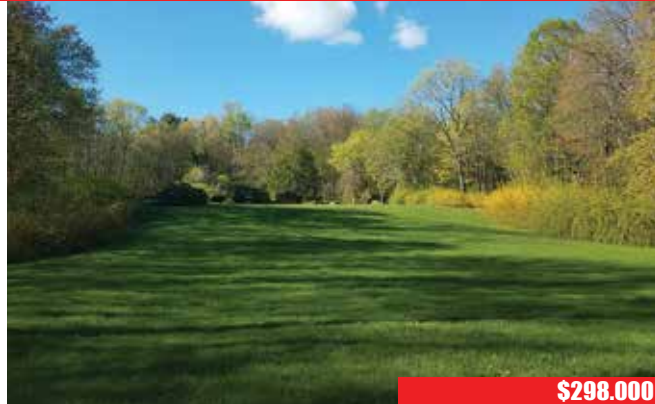

THE ONLY LITCHFIELD COUNTY INTERNATIONAL PROPERTY AWARD WINNER YEAR AFTER YEAR 2003-2019

LAND IN MIDDLEBURY

\$595.000

48.69± Acres. Wonderful Location. Over 1,400' of Road Frontage. 7 Lot Subdivision Potential. Horse Bridle Trails Through Property. Across from Land Trust Property.

\$298.000

8.82± Acres. Build Your Dream Home! Includes Pool, Spa, Stone Grill, Fire Pit & 3-car Garage. Pond. Close to Town.

KLEMM REAL ESTATE Inc
LITCHFIELD COUNTY'S PREMIER BROKERS

Lakeville/Salisbury 860.435.6789 > Litchfield 860.567.5060 > Roxbury 860.354.3263
Sharon 860.364.5993 > Washington Depot 860.868.7313 > Woodbury 203.263.4040