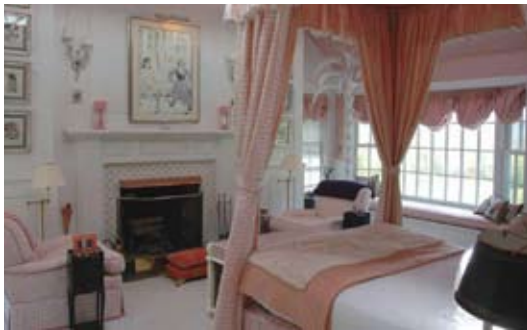

Washington/New Milford, Connecticut

Litchfield County / New York City - 80± miles

Country Estate

Stone & Clapboard Sprawling Country House. Incredible Taste. Swimming Pool. Pool House. Stone Caretaker's Cottage. Barn/Garage with Studio. Pond. Amazing Views. Privacy. 75.92± Acres.

Address: 20-22 New Preston Hill, New Milford **Subject to Contract Price:** Upon Request
Style: Single-Level **Age:** 2002 **Sq. Ft.:** 5,730± **Acreage:** 75.92±
 # Rooms: 10 **# Bedrooms:** 4 **Baths:** 4 Full, 1 Half **Fireplaces:** 4

Room Description	Size	Level	Room Features	Property Amenities
Entry Hall	25 x 12	Main	Fireplace, Bookcases, Half Bath	• Stone and Clapboard Single-Level Home • Stonewalls • Blue Stone Patios • Two Laundry Rooms • Pool • Pool House • Barn/Garage • Oil Hot Air • Central Air • Generator • 80 Acres
Living Room	27 x 27	Main	Cathedral Ceiling, Skylights, French Doors to Patio, Wet Bar	
Kitchen	20 x 27	Main	Cathedral Ceiling, Fireplace, All Viking Appliances, Center Island, Butcher Counter Tops	
Master Bedroom	17 x 20	Main	Cathedral Ceiling, Skylights, Fireplace, Walk-in Closet, Full Bath, Door to Patio, Carpet	
Bedroom Suite 1	12.7 x 19.2	Main	Cathedral Ceiling, Beams, Full Bath, Carpet	
Bedroom Suite 2	10 x 11.10	Main	Cathedral Ceiling, Beams, Full Bath, Carpet	
Bedroom Suite 3	12.11 x 26	Main	Cathedral Ceiling, Four Skylights, Full Bath, with Sitting Room with Fireplace, Carpet	
Sitting Room	15.2 x 16	Main		
Library	12.9 x 17	Main	Cathedral Ceiling, Beams, Raised Paneling, Leopard Carpet	
Mudroom	9.7 x 7	Main		

Listing Agent: Carolyn Klemm 860.868.7313 All Data to be confirmed by Buyer.

#1 For Selling Fine Country Properties!

KLEMM REAL ESTATE Inc

Litchfield County's Premier Brokers

(860) 868.7313
Washington Depot

(860) 567.5060
Litchfield

(203) 263.4040
Woodbury

(860) 435.6789
Lakeville/Salisbury

(860) 364.5993
Sharon

www.klemmrealestate.com