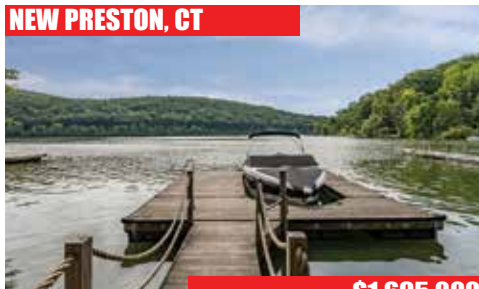

SHARON, CT

\$20,000,000

Art Collector's Compound. 14,000sf Art Gallery & Storage Building. 5 Bedroom Main House. 3 Separate Guesthouses. Caretaker's Cottage. Pool. 51± Acres.

WASHINGTON, CT

\$6,200,000

In-town Shingle-style Rossiter. Restored to Perfection. 8 Bedrooms. 5.5 Baths. 8 Fireplaces. 3-car Detached Garage. Property Borders Steep Rock. 3.13± Acres.

ROXBURY, CT

\$2,995,000

Stunning Shingle-style. 5 Bedrooms. 4 Fireplaces. Infinity Pool & Spa. Stone Patio. Covered Porch. Private & Serene. 42± Acres.

NEW PRESTON, CT

\$1,695,000

Quintessential Lake Waramaug House. 4 Bedrooms. Fireplace. 1-car Garage. Stone Terrace. Private Water Frontage. Floating Dock. Deep Water. Views. 0.52± Acres.

Quintessential Country Estate. 7 Bedroom Greek Revival Farmhouse. 2 Bedroom Guesthouse. 2-Story Entertainment Barn. Antique Barn. Pool. Pool House. 61± Acres.

WASHINGTON, CT

\$2,750,000

Ultra-luxurious 2 Bedroom/2 Bath Guesthouse. Car Barn. Heated Gunite Pool. Approved Plans for Main House. Historic District. Coveted Location. Views. 6.6± Acres.

ROXBURY, CT

\$999,000

Gorgeous Mini Estate. 1830's Victorian Farmhouse. Guest/Pool House. Saltwater Pool. Outdoor Shower. 4 Garage Bays. Barn. Stonewalls. Gardens. Privacy. 3± Acres.

WEST CORNWALL, CT

\$7,250,000