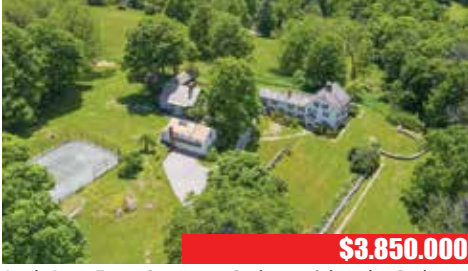

Stately Colonial. 5 En-suite. Bedrooms. 3 Fireplaces. Pool. Stone Terrace. 4-car Garage. Hilltop Privacy. Great Location. Major Views. 34± Acres. **Graham Klemm. 860.868.7313.**

**FALLS VILLAGE, CT**

**\$3,950,000**

c1932 Modernist Residence & Studio/Workspace. 4 Bedrooms. Separate 2-Car Garage. Stone Terrace. Fire Pit. Trails. Brooks. Waterfalls. Gardens. 90± Acres. **Graham Klemm. 860.868.7313.**

**WASHINGTON, CT**

**\$3,850,000**

Apple Lane Farm. Spacious 4 Bedroom Colonial. 3 Bedroom Guest Barn. 2-car Garage with Apartment. Tennis Court. Coveted Location. 10.2± Acres. **Judy Auchincloss. 860.868.7313.**

**WASHINGTON, CT**

**\$2,495,000**

Fabulous 1740 Historic Antique. 3 Bedrooms. Pool. Guesthouse. Pond. Waterfall. Bordering Shepaug River & Land Trust. Privacy. 6.4± Acres. **Carolyn Klemm. 860.868.7313.**

**ROXBURY, CT**