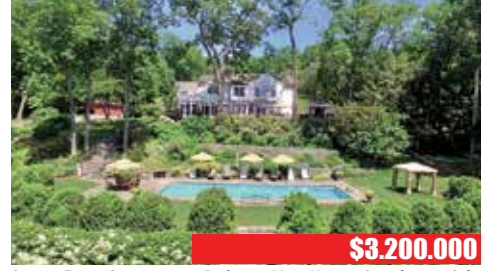

**\$3,850,000**

Apple Lane Farm. Spacious 4 Bedroom Colonial. 3 Bedroom Guest Barn. 2-car Garage with Apartment. Tennis Court. Coveted Location. 10.2± Acres. **Judy Auchincloss. 860.868.7313.**

**WASHINGTON, CT**

**\$3,495,000**

Stunning Ehrick Rossiter Designed Home. 7 Bedrooms. 6.5 Baths. 4 Fireplaces. Screened Porch. Pool. Cabana. Views. Abuts Steep Rock. 5.4± Acres. **Peter Klemm. 860.868.7313.**

**WASHINGTON, CT**

**\$3,200,000**

Private Estate Property. 4-5 Bedroom Main House. Guesthouse. Salt Water Pool. Party Barn. Potting Shed. Tennis. 7-car Garage. Views. 87.76± Acres. **Peter Klemm. Carolyn Klemm. 860.868.7313.**

**WASHINGTON, CT**

**\$2,950,000**

Expansive Colonial. 5 Bedrooms. 7 Fireplaces. Pool. Bluestone Terraces. 2-car Garage. Top Location. Privacy. 15.23± Acres. **Peter Klemm. 860.868.7313.**

**ROXBURY, CT**