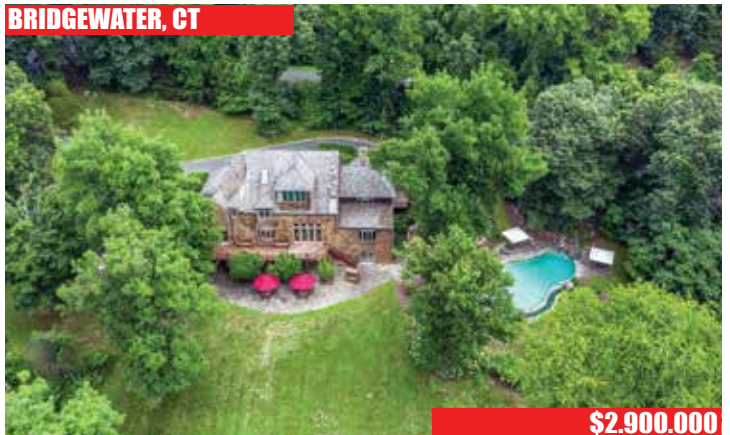

**WASHINGTON, CT**

**\$3,500,000**

Expansive Colonial. 5 Bedrooms. 7 Fireplaces. Pool. Bluestone Terraces. 2-car Garage. Top Location. Privacy. 15.23± Acres. **\$3,500,000. Peter Klemm. Carolyn Klemm. 860.868.7313.**

**WASHINGTON, CT**

**\$3,495,000**

Stunning Ehrick Rossiter Designed Home. 7 Bedrooms. 6.5 Baths. 4 Fireplaces. Screened Porch. Pool. Cabana. Views. Abuts Steep Rock. 5.4± Acres. **Peter Klemm. 860.868.7313.**

**WASHINGTON, CT**

**\$3,395,000**

Apple Lane Farm. Spacious 4 Bedroom Colonial. 3 Bedroom Guest Barn. 2-car Garage with Apartment. Tennis Court. Coveted Location. 10.2± Acres. **Judy Auchincloss. 860.868.7313.**

**BRIDGEWATER, CT**

**\$2,900,000**

Baronial House on Lake Lillinonah Waterfront. 5 Bedrooms. 4 Fireplaces. Pool. Dock. Views. 3-car Attached Garage. 5.02± Acres. **Peter Klemm. 860.868.7313.**

**#1 Boutique Firm in Connecticut 2020**