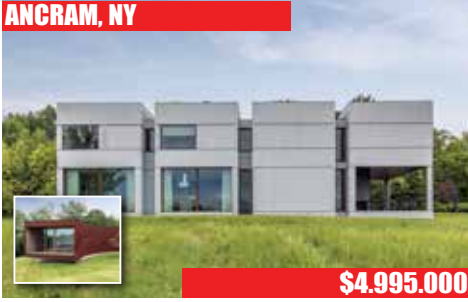

**ROXBURY, CT**

**\$7,500,000**

Private Estate. 4 Bedroom Main House. 2 Guest Cottages. Tennis Court. Pool. 3 Tee/2 Hole Golf Course. Multiple Garages. 2 Barns. Pond. Views. 86.23± Acres. **Carolyn Klemm. 860.868.7313.**

**ANCRAM, NY**

**\$4,995,000**

Liveable Art. Ai Weiwei Designed Modern. 3 Bedroom Main House. 2 Bedroom Guesthouse. Pool. Major Views. Close to Train. 37± Acres. **Graham Klemm. 860.868.7313.**

**WASHINGTON, CT**

**\$4,950,000**

Stately Colonial. 5 En-suite. Bedrooms. 3 Fireplaces. Pool. Stone Terrace. 4-car Garage. Hilltop Privacy. Great Location. Major Views. 34± Acres. **Graham Klemm. 860.868.7313.**

**WASHINGTON, CT**

**\$4,450,000**

Major Estate. Historic District. Highest Standards of Construction. Guesthouse. Pool. Ponds. 10± Acres. Many Amenities. **Peter Klemm. 860.868.7313.**

**WASHINGTON, CT**

**\$4,250,000**

Newly Renovated Stone & Shingle Estate. 5 Bedrooms. 3 Fireplaces. Pool with Cabana. Dramatic Views Overlooking Steep Rock. Privacy. 8.23± Acres. **Peter Klemm. 860.868.7313.**