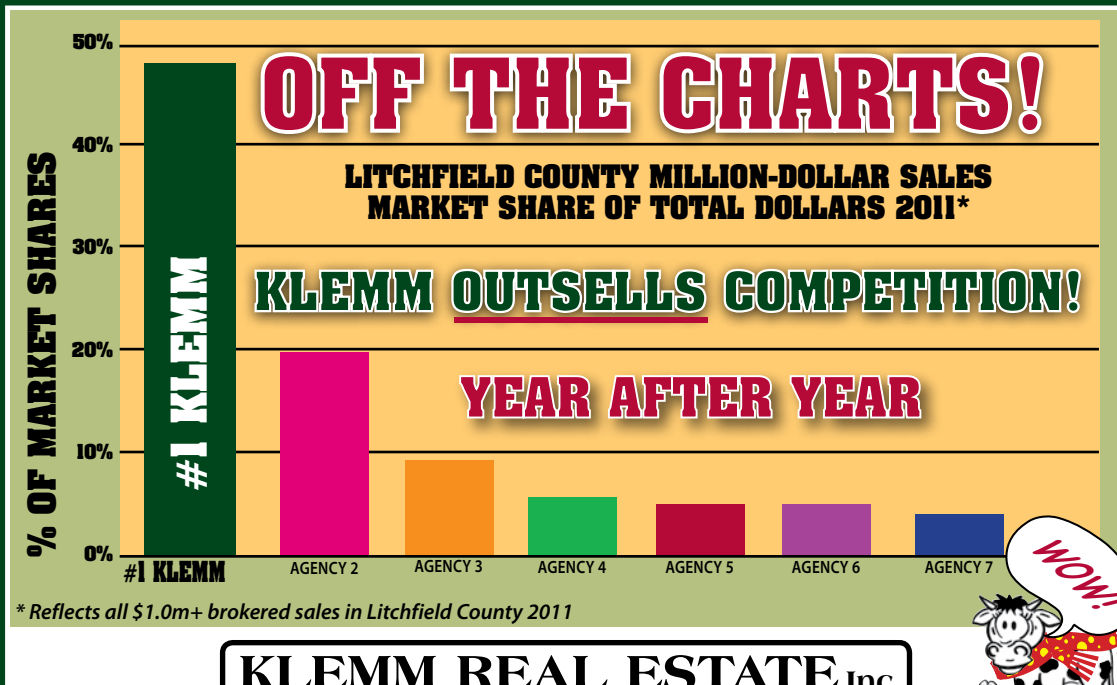

## KLEMM REAL ESTATE Inc

Litchfield County's Premier Brokers

www.klemmrentals.com

www.klemmrealestate.com

**EXCLUSIVELY LISTED & SOLD 2011**  
 HIGHEST SALE LITCHFIELD COUNTY  
 HIGHEST SALE EVER ROXBURY

**SOLD**  
 ROXBURY ASK \$8.9m