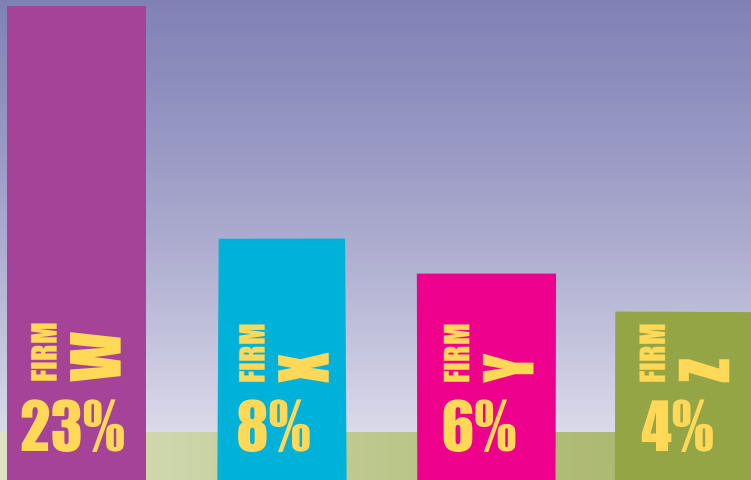

* Source: GFCMLS & CTMLS 4/14 to 4/15.

#1 KLEMM
52%

#1 AGAIN!!!

LITCHFIELD COUNTY SALES (\$2.0+ MILLION) MARKET SHARE 2015*

KLEMM REAL ESTATE Inc

Litchfield County's Premier Brokers

6 Titus Road • PO Box 396 • Washington Depot, CT 06794